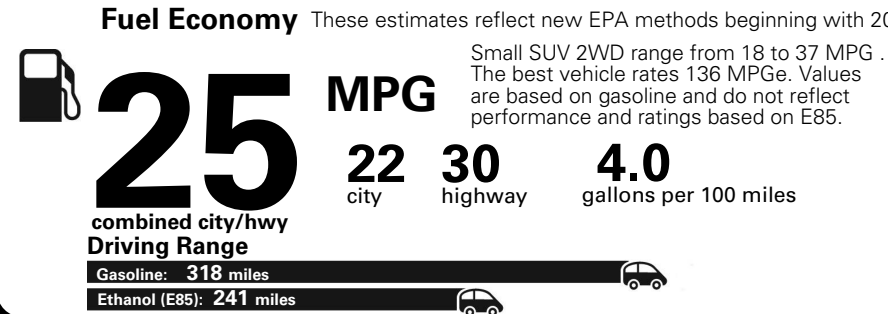

MANUFACTURER'S SUGGESTED RETAIL PRICE OF THIS MODEL INCLUDING DEALER PREPARATION

Base Price: \$21,945

JEEP RENEGADE LATITUDE 4X2
Exterior Color: Black Exterior Paint
Interior Color: Black Interior Colors
Interior: Deluxe Cloth High-Back Bucket Seats
Engine: 2.4-Liter I4 MultiAir® Engine
Transmission: 9-Speed 948TE Automatic Transmission
STANDARD EQUIPMENT (UNLESS REPLACED BY OPTIONAL EQUIPMENT)

5 YEAR / 60,000 MILE POWERTRAIN WARRANTY

Fuel Economy and Environment

Flexible Fuel Vehicle Gasoline-Ethanol (E85)

You spend \$500 in fuel costs over 5 years compared to the average new vehicle.

Annual fuel cost \$1,450

Actual results will vary for many reasons, including driving conditions and how you drive and maintain your vehicle. The average new vehicle gets 27 MPG and cost \$6,750 to fuel over 5 years. Cost estimates are based on 15,000 miles per year at \$2.40 per gallon. This is a dual fueled automobile. MPGe is miles per gasoline gallon equivalent. Vehicle emissions are a significant cause of climate change and smog.