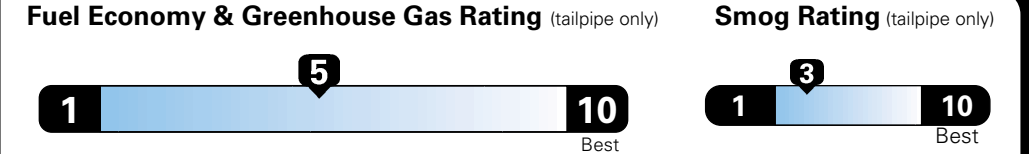

MANUFACTURER'S SUGGESTED RETAIL PRICE OF THIS MODEL INCLUDING DEALER PREPARATION

Base Price: \$21,945

JEEP RENEGADE LATITUDE 4X2
Exterior Color: Black Exterior Paint
Interior Color: Black Interior Colors
Interior: Deluxe Cloth High-Back Bucket Seats
Engine: 2.4-Liter I4 MultiAir® Engine
Transmission: 9-Speed 948TE Automatic Transmission
STANDARD EQUIPMENT (UNLESS REPLACED BY OPTIONAL EQUIPMENT)

5 YEAR / 60,000 MILE POWERTRAIN WARRANTY

Fuel Economy and Environment

Flexible Fuel Vehicle Gasoline-Ethanol (E85)

You spend \$500 in fuel costs over 5 years compared to the average new vehicle.

Annual fuel cost \$1,450

Actual results will vary for many reasons, including driving conditions and how you drive and maintain your vehicle. The average new vehicle gets 27 MPG and cost \$6,750 to fuel over 5 years. Cost estimates are based on 15,000 miles per year at \$2.40 per gallon. This is a dual fueled automobile. MPGe is miles per gasoline gallon equivalent. Vehicle emissions are a significant cause of climate change and smog.