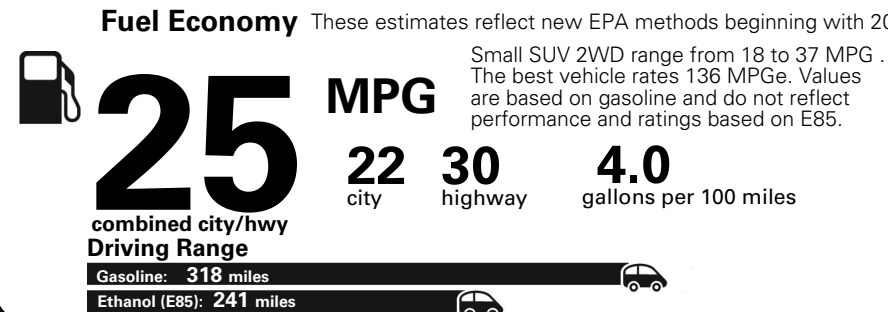

Deluxe Cloth High-Back Bucket Seats
Altitude Package
Black Accent Stitching
Ext. Mirrors w/Supplemental Signals
18X8.0 Gloss Black Wheels
225/55R18 All Season Tires
Black Day Light Opening Moldings
Gloss Black Badging
Gloss Black Rear Fascia Applique
Gloss Black Instrument Panel Bezels
Vinyl Door Trim Panel

Passive Entry Remote Start Package $395
Passive Entry / Keyless Go
Remote Start System

2.4L I4 MultiAir Engine $1,530
Flex Fuel Vehicle

Gloss Black Steering Wheel Bezel
Federal Emissions

Destination Charge $1,495

TOTAL PRICE: * $26,160

WARRANTY COVERAGE
5-year or 60,000-mile Powertrain Limited Warranty.
3-year or 36,000-mile Basic Limited Warranty.
Ask Dealer for a copy of the limited warranties or see your owner's manual for details.

**5 YEAR / 60,000 MILE
POWERTRAIN WARRANTY**

Assembly Point/Port of Entry: HOUSTON, TEXAS, U.S.A. S.L. SHIP TO: SOLD TO:
VIN: ZAC-CJABB5JP-H96609 L4-VON: 2309 0808

THIS LABEL IS ADDED TO THIS VEHICLE TO COMPLY WITH FEDERAL LAW. THE LABEL CANNOT BE REMOVED OR ALTERED PRIOR TO DELIVERY TO THE ULTIMATE PURCHASER.

* STATE AND/OR LOCAL TAXES IF ANY, LICENSE AND TITLE FEES AND DEALER SUPPLIED AND INSTALLED OPTIONS AND ACCESSORIES ARE NOT INCLUDED IN THIS PRICE. DISCOUNT, IF ANY, IS BASED ON PRICE OF OPTIONS IF PURCHASED SEPARATELY.

Fuel Economy and Environment

**E85 Flexible Fuel Vehicle
Gasoline-Ethanol (E85)**