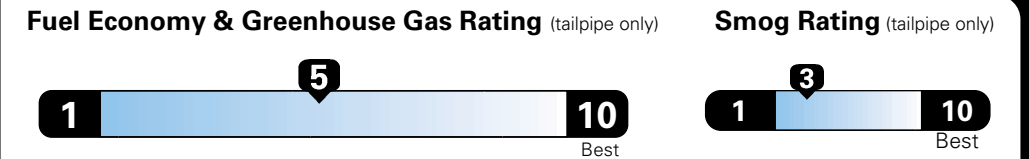

MANUFACTURER'S SUGGESTED RETAIL PRICE OF THIS MODEL INCLUDING DEALER PREPARATION

**Base Price: \$21,945**

**JEEP RENEGADE LATITUDE 4X2**  
**Exterior Color:** Jetset Blue  
**Interior Color:** Black  
**Interior:** Deluxe Cloth High-Back Bucket Seats  
**Engine:** 2.4L I4 MultiAir Engine  
**Transmission:** 9-Spd 948TE Auto Transmission  
**STANDARD EQUIPMENT** (UNLESS REPLACED BY OPTIONAL EQUIPMENT)  
 FUNCTIONAL/SAFETY FEATURES

## Fuel Economy and Environment

**E85 Flexible Fuel Vehicle  
 Gasoline-Ethanol (E85)**

**You spend  
 \$500  
 in fuel costs  
 over 5 years  
 compared to the  
 average new vehicle.**

**Annual fuel cost  
 \$1,450**