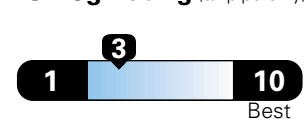

Smog Rating (tailpipe only)

This vehicle emits 357 grams CO2 per mile. The best emits 0 grams per mile (tailpipe only). Producing and distributing fuel also creates emissions; learn more at fuelconomy.gov.

Actual results will vary for many reasons, including driving conditions and how you drive and maintain your vehicle. The average new vehicle gets 27 MPG and cost $6,750 to fuel over 5 years. Cost estimates are based on 15,000 miles per year at $2.40 per gallon. This is a dual fueled automobile. MPGe is miles per gasoline gallon equivalent. Vehicle emissions are a significant cause of climate change and smog.

fuelconomy.gov

Calculate personalized estimates and compare vehicles