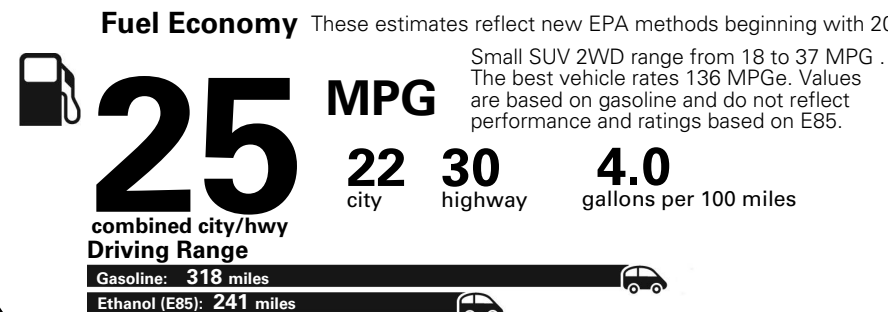

MANUFACTURER'S SUGGESTED RETAIL PRICE OF THIS MODEL INCLUDING DEALER PREPARATION

Base Price: \$21,945

JEOP RENEGADE LATITUDE 4X2
Exterior Color: Solar Yellow Exterior Paint
Interior Color: Black Interior Colors
Interior: Premium Cloth Bucket Seats
Engine: 2.4-Liter I4 MultiAir® Engine
Transmission: 9-Speed 948TE Automatic Transmission

For more information visit: www.jeep.com
 or call 1-877-IAM-JEEP

FCA US LLC

Fuel Economy and Environment

**Flexible Fuel Vehicle
 Gasoline-Ethanol (E85)**

**You spend
 \$500
 in fuel costs
 over 5 years**
 compared to the average new vehicle.