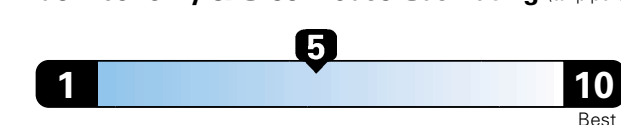

**You spend
$500
in fuel costs
over 5 years**
compared to the average new vehicle.

**Annual fuel cost
$1,450**

Fuel Economy & Greenhouse Gas Rating (tailpipe only)