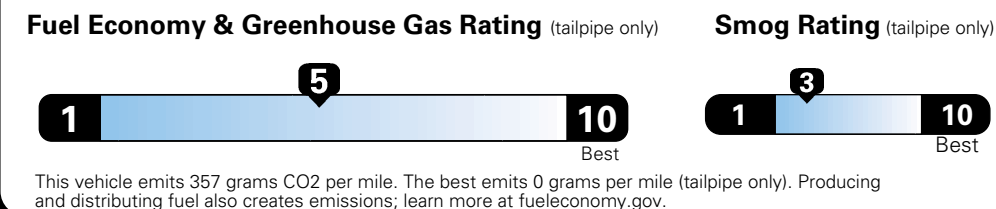

MANUFACTURER'S SUGGESTED RETAIL PRICE OF THIS MODEL INCLUDING DEALER PREPARATION

Base Price: \$21,945

JEOP RENEGADE LATITUDE 4X2
Exterior Color: Glacier Metallic Exterior Paint
Interior Color: Black Interior Colors
Interior: Premium Cloth Bucket Seats
Engine: 2.4-Liter I4 MultiAir[®] Engine
Transmission: 9-Speed 948TE Automatic Transmission

For more information visit: www.jeep.com
 or call 1-877-IAM-JEEP

FCA US LLC

Fuel Economy and Environment

**E85 Flexible Fuel Vehicle
 Gasoline-Ethanol (E85)**

You spend \$500
 in fuel costs over 5 years compared to the average new vehicle.

Annual fuel cost \$1,450

Actual results will vary for many reasons, including driving conditions and how you drive and maintain your vehicle. The average new vehicle gets 27 MPG and cost \$6,750 to fuel over 5 years. Cost estimates are based on 15,000 miles per year at \$2.40 per gallon. This is a dual fueled automobile. MPGe is miles per gasoline gallon equivalent. Vehicle emissions are a significant cause of climate change and smog.