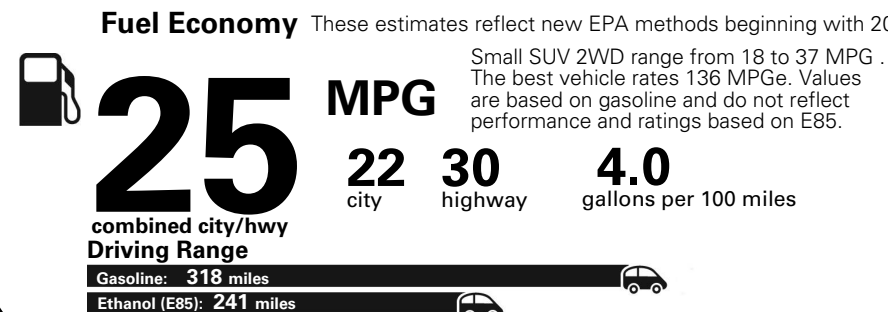

TOTAL PRICE: * $25,365

WARRANTY COVERAGE
5-year or 60,000-mile Powertrain Limited Warranty.
3-year or 36,000-mile Basic Limited Warranty.
Ask Dealer for a copy of the limited warranties or see your owner's manual for details.

**5 YEAR / 60,000 MILE
POWERTRAIN WARRANTY**

Assembly Point/Port of Entry: HOUSTON, TEXAS, U.S.A. S.L. SHIP TO: SOLD TO:
VIN: ZAC-CJABB5JP-J06807 L4-VON: 6485 0828

THIS LABEL IS ADDED TO THIS VEHICLE TO COMPLY WITH FEDERAL LAW. THE LABEL CANNOT BE REMOVED OR ALTERED PRIOR TO DELIVERY TO THE ULTIMATE PURCHASER.

* STATE AND/OR LOCAL TAXES IF ANY, LICENSE AND TITLE FEES AND DEALER SUPPLIED AND INSTALLED OPTIONS AND ACCESSORIES ARE NOT INCLUDED IN THIS PRICE. DISCOUNT, IF ANY, IS BASED ON PRICE OF OPTIONS IF PURCHASED SEPARATELY.

For more information visit: www.jeep.com
or call 1-877-IAM-JEEP

FCA US LLC

Fuel Economy and Environment

**Flexible Fuel Vehicle
Gasoline-Ethanol (E85)**

**You spend
$500
in fuel costs
over 5 years
compared to the
average new vehicle.**

**Annual fuel cost
$1,450**