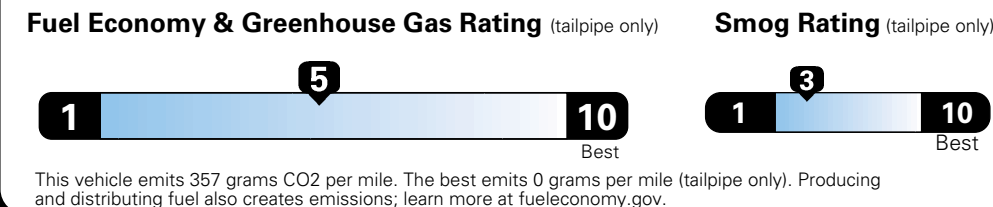

## Fuel Economy and Environment

**Flexible Fuel Vehicle  
 Gasoline-Ethanol (E85)**

**You spend  
 \$500  
 in fuel costs  
 over 5 years  
 compared to the  
 average new vehicle.**

**Annual fuel cost  
 \$1,450**