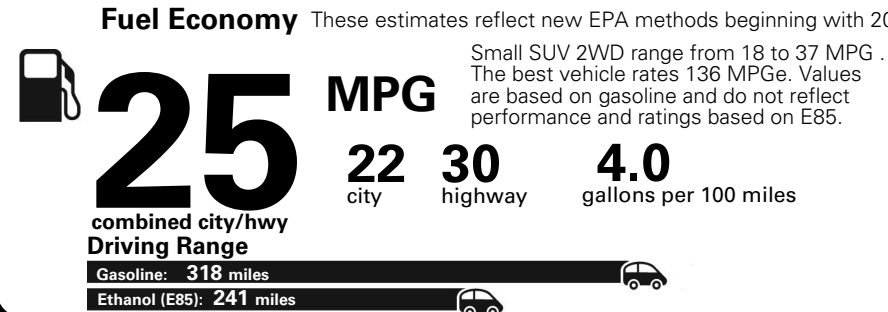

MANUFACTURER'S SUGGESTED RETAIL PRICE OF THIS MODEL INCLUDING DEALER PREPARATION

Base Price: \$22,095

JEOP RENEGADE LATITUDE 4X2
Exterior Color: Jetset Blue Exterior Paint
Interior Color: Black Interior Colors
Interior: Premium Cloth Bucket Seats
Engine: 2.4-Liter I4 MultiAir® Engine
Transmission: 9-Speed 948TE Automatic Transmission

For more information visit: www.jeep.com
 or call 1-877-IAM-JEEP

FCA US LLC

Fuel Economy and Environment

**E85 Flexible Fuel Vehicle
 Gasoline-Ethanol (E85)**

**You spend
 \$500**
 in fuel costs
 over 5 years
 compared to the
 average new vehicle.