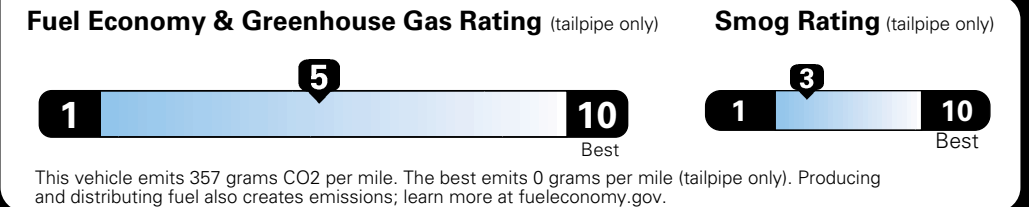

MANUFACTURER'S SUGGESTED RETAIL PRICE OF THIS MODEL INCLUDING DEALER PREPARATION

Base Price: \$22,095

JEOP RENEGADE LATITUDE 4X2
Exterior Color: Jetset Blue Exterior Paint
Interior Color: Black Interior Colors
Interior: Premium Cloth Bucket Seats
Engine: 2.4-Liter I4 MultiAir® Engine
Transmission: 9-Speed 948TE Automatic Transmission

For more information visit: www.jeep.com
 or call 1-877-IAM-JEEP

FCA US LLC

Fuel Economy and Environment

**E85 Flexible Fuel Vehicle
 Gasoline-Ethanol (E85)**

**You spend
 \$500**
 in fuel costs
 over 5 years
 compared to the
 average new vehicle.

**Annual fuel cost
 \$1,450**

Actual results will vary for many reasons, including driving conditions and how you drive and maintain your vehicle. The average new vehicle gets 27 MPG and cost \$6,750 to fuel over 5 years. Cost estimates are based on 15,000 miles per year at \$2.40 per gallon. This is a dual fueled automobile. MPGe is miles per gasoline gallon equivalent. Vehicle emissions are a significant cause of climate change and smog.