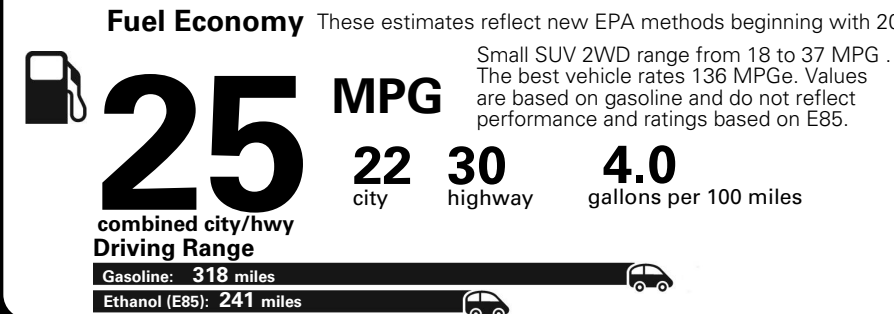

OPTIONAL EQUIPMENT (May Replace Standard Equipment)
Customer Preferred Package 27L $795

Deluxe Cloth High-Back Bucket Seats
Altitude Package
Black Accent Stitching
Exterior Mirrors with Turn Signals
18-Inch x 8.0-Inch Gloss Black Wheels
225/55R18 All Season Tires
Black Day Light Opening Moldings
Gloss Black Badging
Gloss Black Rear Fascia Applique
Gloss Black Instrument Panel Bezels
Premium Door Trim Panel

2.4-Liter I4 MultiAir® Engine $1,530
Flex Fuel Vehicle
Gloss Black Steering Wheel Bezel
Federal Emissions

Destination Charge $1,495

TOTAL PRICE: * $25,915

WARRANTY COVERAGE
5-year or 60,000-mile Powertrain Limited Warranty.
3-year or 36,000-mile Basic Limited Warranty.
Ask Dealer for a copy of the limited warranties or see your owner's manual for details.

**5 YEAR / 60,000 MILE
POWERTRAIN WARRANTY**

Assembly Point/Port of Entry: BALTIMORE, MARYLAND, U.S.A. S.L. SHIP TO: SOLD TO:
VIN: ZAC-CJABB5JP-J17869 L4-VON: 1971 0905

THIS LABEL IS ADDED TO THIS VEHICLE TO COMPLY WITH FEDERAL LAW. THE LABEL CANNOT BE REMOVED OR ALTERED PRIOR TO DELIVERY TO THE ULTIMATE PURCHASER.

* STATE AND/OR LOCAL TAXES IF ANY, LICENSE AND TITLE FEES AND DEALER SUPPLIED AND INSTALLED OPTIONS AND ACCESSORIES ARE NOT INCLUDED IN THIS PRICE. DISCOUNT, IF ANY, IS BASED ON PRICE OF OPTIONS IF PURCHASED SEPARATELY.

Fuel Economy and Environment

E85 Flexible Fuel Vehicle Gasoline-Ethanol (E85)

You spend $500
in fuel costs over 5 years compared to the average new vehicle.

Annual fuel cost $1,450