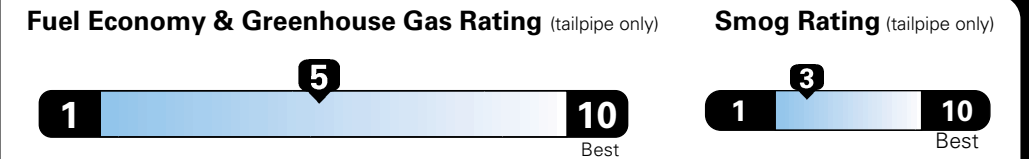

MANUFACTURER'S SUGGESTED RETAIL PRICE OF THIS MODEL INCLUDING DEALER PREPARATION

Base Price: \$22,095

JEEP RENEGADE LATITUDE 4X2
Exterior Color: Alpine White Exterior Paint
Interior Color: Black Interior Colors
Interior: Deluxe Cloth High-Back Bucket Seats
Engine: 2.4-Liter I4 MultiAir® Engine
Transmission: 9-Speed 948TE Automatic Transmission

Fuel Economy and Environment

E85 Flexible Fuel Vehicle Gasoline-Ethanol (E85)

You spend \$500
 in fuel costs over 5 years compared to the average new vehicle.

Annual fuel cost \$1,450

This vehicle emits 357 grams CO2 per mile. The best emits 0 grams per mile (tailpipe only). Producing and distributing fuel also creates emissions; learn more at fuelconomy.gov.