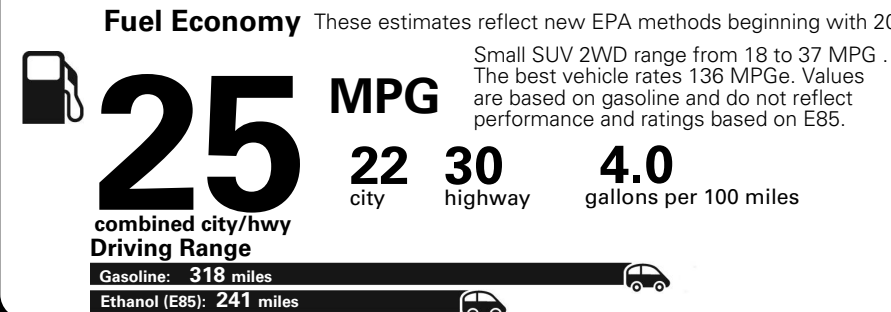

MANUFACTURER'S SUGGESTED RETAIL PRICE OF THIS MODEL INCLUDING DEALER PREPARATION

Base Price: \$22,095

JEOP RENEGADE LATITUDE 4X2
Exterior Color: Anvil Exterior Paint
Interior Color: Black Interior Colors
Interior: Premium Cloth Bucket Seats
Engine: 2.4-Liter I4 MultiAir® Engine
Transmission: 9-Speed 948TE Automatic Transmission
STANDARD EQUIPMENT (UNLESS REPLACED BY OPTIONAL EQUIPMENT)

Fuel Economy and Environment

**Flexible Fuel Vehicle
 Gasoline-Ethanol (E85)**

**You spend
 \$500**
 in fuel costs
 over 5 years
 compared to the
 average new vehicle.

**Annual fuel cost
 \$1,450**

Actual results will vary for many reasons, including driving conditions and how you drive and maintain your vehicle. The average new vehicle gets 27 MPG and cost \$6,750 to fuel over 5 years. Cost estimates are based on 15,000 miles per year at \$2.40 per gallon. This is a dual fueled automobile. MPGe is miles per gasoline gallon equivalent. Vehicle emissions are a significant cause of climate change and smog.