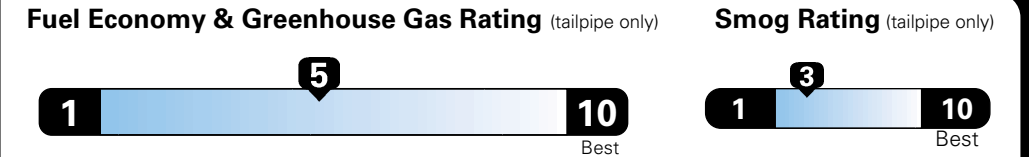

MANUFACTURER'S SUGGESTED RETAIL PRICE OF THIS MODEL INCLUDING DEALER PREPARATION

Base Price: \$22,095

JEOP RENEGADE LATITUDE 4X2
Exterior Color: Anvil Exterior Paint
Interior Color: Black Interior Colors
Interior: Premium Cloth Bucket Seats
Engine: 2.4-Liter I4 MultiAir® Engine
Transmission: 9-Speed 948TE Automatic Transmission
STANDARD EQUIPMENT (UNLESS REPLACED BY OPTIONAL EQUIPMENT)

Fuel Economy and Environment

**Flexible Fuel Vehicle
 Gasoline-Ethanol (E85)**

**You spend
 \$500**
 in fuel costs
 over 5 years
 compared to the
 average new vehicle.

**Annual fuel cost
 \$1,450**

Actual results will vary for many reasons, including driving conditions and how you drive and maintain your vehicle. The average new vehicle gets 27 MPG and cost \$6,750 to fuel over 5 years. Cost estimates are based on 15,000 miles per year at \$2.40 per gallon. This is a dual fueled automobile. MPGe is miles per gasoline gallon equivalent. Vehicle emissions are a significant cause of climate change and smog.