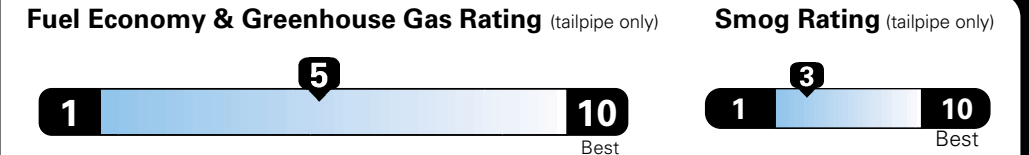

## Fuel Economy and Environment

**E85 Flexible Fuel Vehicle  
 Gasoline-Ethanol (E85)**

**You spend \$500**  
 in fuel costs over 5 years compared to the average new vehicle.

**Annual fuel cost \$1,450**

Actual results will vary for many reasons, including driving conditions and how you drive and maintain your vehicle. The average new vehicle gets 27 MPG and cost \$6,750 to fuel over 5 years. Cost estimates are based on 15,000 miles per year at \$2.40 per gallon. This is a dual fueled automobile. MPGe is miles per gasoline gallon equivalent. Vehicle emissions are a significant cause of climate change and smog.