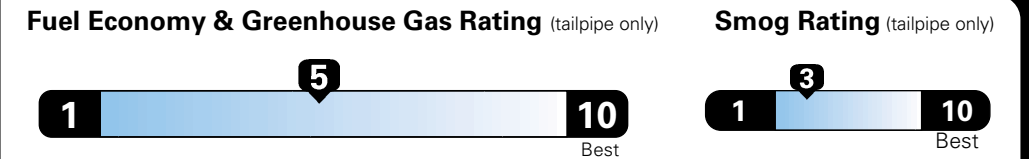

MANUFACTURER'S SUGGESTED RETAIL PRICE OF THIS MODEL INCLUDING DEALER PREPARATION

Base Price: \$22,095

JEOP RENEGADE LATITUDE 4X2
Exterior Color: Anvil Exterior Paint
Interior Color: Black Interior Colors
Interior: Premium Cloth Bucket Seats
Engine: 2.4-Liter I4 MultiAir® Engine
Transmission: 9-Speed 948TE Automatic Transmission

Fuel Economy and Environment

**Flexible Fuel Vehicle
 Gasoline-Ethanol (E85)**

**You spend
 \$500**
 in fuel costs
 over 5 years
 compared to the
 average new vehicle.

**Annual fuel cost
 \$1,450**

Actual results will vary for many reasons, including driving conditions and how you drive and maintain your vehicle. The average new vehicle gets 27 MPG and cost \$6,750 to fuel over 5 years. Cost estimates are based on 15,000 miles per year at \$2.40 per gallon. This is a dual fueled automobile. MPGe is miles per gasoline gallon equivalent. Vehicle emissions are a significant cause of climate change and smog.