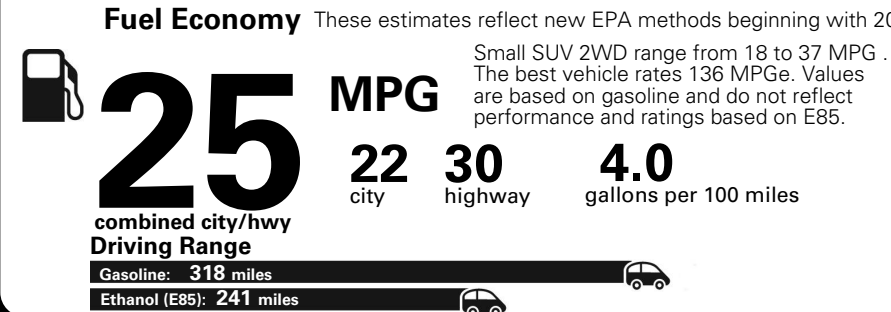

MANUFACTURER'S SUGGESTED RETAIL PRICE OF THIS MODEL INCLUDING DEALER PREPARATION

Base Price: \$22,095

JEOP RENEGADE LATITUDE 4X2
Exterior Color: Anvil Exterior Paint
Interior Color: Black Interior Colors
Interior: Premium Cloth Bucket Seats
Engine: 2.4-Liter I4 MultiAir® Engine
Transmission: 9-Speed 948TE Automatic Transmission

Fuel Economy and Environment

**Flexible Fuel Vehicle
 Gasoline-Ethanol (E85)**

**You spend
 \$500**
 in fuel costs
 over 5 years
 compared to the
 average new vehicle.

**Annual fuel cost
 \$1,450**

Actual results will vary for many reasons, including driving conditions and how you drive and maintain your vehicle. The average new vehicle gets 27 MPG and cost \$6,750 to fuel over 5 years. Cost estimates are based on 15,000 miles per year at \$2.40 per gallon. This is a dual fueled automobile. MPGe is miles per gasoline gallon equivalent. Vehicle emissions are a significant cause of climate change and smog.