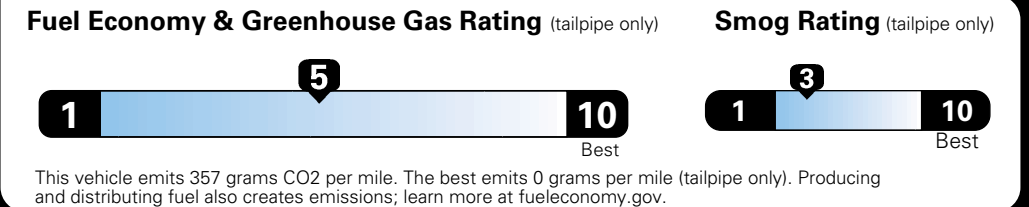

MANUFACTURER'S SUGGESTED RETAIL PRICE OF THIS MODEL INCLUDING DEALER PREPARATION

Base Price: \$22,095

JEOP RENEGADE LATITUDE 4X2
Exterior Color: Colorado Red Exterior Paint
Interior Color: Black Interior Colors
Interior: Premium Cloth Bucket Seats
Engine: 2.4-Liter I4 MultiAir[®] Engine
Transmission: 9-Speed 948TE Automatic Transmission

For more information visit: www.jeep.com
 or call 1-877-IAM-JEEP

FCA US LLC

Fuel Economy and Environment

**Flexible Fuel Vehicle
 Gasoline-Ethanol (E85)**

**You spend
 \$500
 in fuel costs
 over 5 years**
 compared to the average new vehicle.

**Annual fuel cost
 \$1,450**

Actual results will vary for many reasons, including driving conditions and how you drive and maintain your vehicle. The average new vehicle gets 27 MPG and cost \$6,750 to fuel over 5 years. Cost estimates are based on 15,000 miles per year at \$2.40 per gallon. This is a dual fueled automobile. MPGe is miles per gasoline gallon equivalent. Vehicle emissions are a significant cause of climate change and smog.