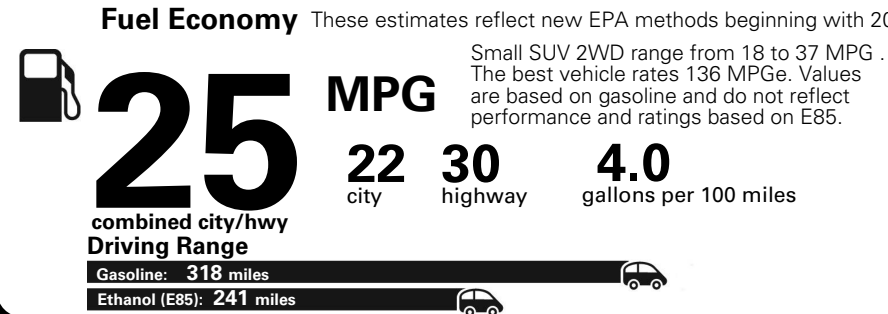

MANUFACTURER'S SUGGESTED RETAIL PRICE OF THIS MODEL INCLUDING DEALER PREPARATION

Base Price: \$22,095

JEOP RENEGADE LATITUDE 4X2
Exterior Color: Colorado Red Exterior Paint
Interior Color: Black Interior Colors
Interior: Premium Cloth Bucket Seats
Engine: 2.4-Liter I4 MultiAir[®] Engine
Transmission: 9-Speed 948TE Automatic Transmission

For more information visit: www.jeep.com
 or call 1-877-IAM-JEEP

FCA US LLC

Fuel Economy and Environment

**Flexible Fuel Vehicle
 Gasoline-Ethanol (E85)**

**You spend
 \$500
 in fuel costs
 over 5 years**
 compared to the average new vehicle.