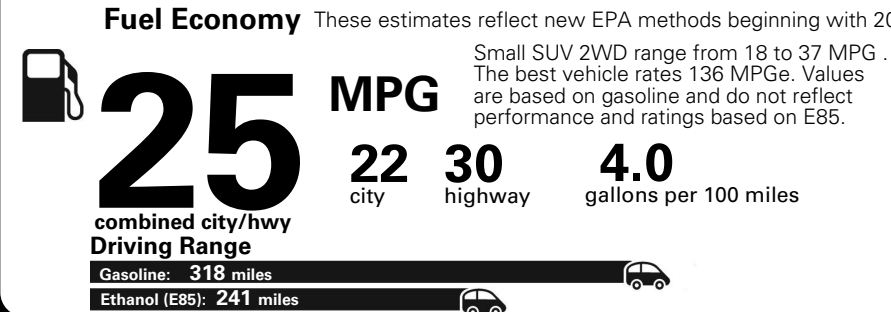

MANUFACTURER'S SUGGESTED RETAIL PRICE OF THIS MODEL INCLUDING DEALER PREPARATION

Base Price: \$22,095

JEOP RENEGADE LATITUDE 4X2
Exterior Color: Colorado Red Exterior Paint
Interior Color: Black Interior Colors
Interior: Premium Cloth Bucket Seats
Engine: 2.4-Liter I4 MultiAir® Engine
Transmission: 9-Speed 948TE Automatic Transmission

For more information visit: www.jeep.com
 or call 1-877-IAM-JEEP

FCA US LLC

Fuel Economy and Environment

**Flexible Fuel Vehicle
 Gasoline-Ethanol (E85)**

**You spend
 \$500**
 in fuel costs
 over 5 years
 compared to the
 average new vehicle.