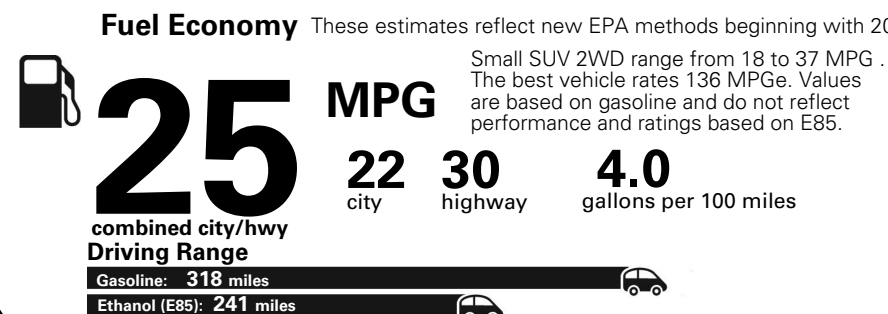

MANUFACTURER'S SUGGESTED RETAIL PRICE OF THIS MODEL INCLUDING DEALER PREPARATION

Base Price: \$22,095

JEOP RENEGADE LATITUDE 4X2
Exterior Color: Granite Crystal Metallic Clear-Coat Exterior Paint
Interior Color: Black Interior Colors
Interior: Premium Cloth Bucket Seats
Engine: 2.4-Liter I4 MultiAir[®] Engine
Transmission: 9-Speed 948TE Automatic Transmission

For more information visit: www.jeep.com
 or call 1-877-IAM-JEEP

FCA US LLC

Fuel Economy and Environment

**Flexible Fuel Vehicle
Gasoline-Ethanol (E85)**

**You spend
\$500
in fuel costs
over 5 years
compared to the
average new vehicle.**