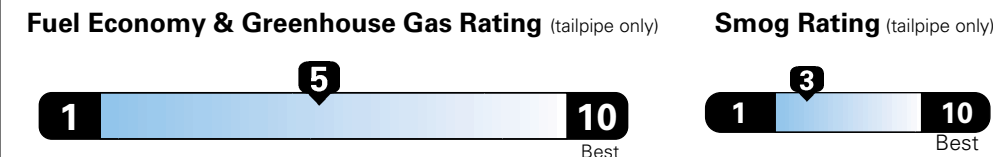

MANUFACTURER'S SUGGESTED RETAIL PRICE OF THIS MODEL INCLUDING DEALER PREPARATION

Base Price: \$22,095

JEOP RENEGADE LATITUDE 4X2
Exterior Color: Granite Crystal Metallic Clear-Coat Exterior Paint
Interior Color: Black Interior Colors
Interior: Premium Cloth Bucket Seats
Engine: 2.4-Liter I4 MultiAir[®] Engine
Transmission: 9-Speed 948TE Automatic Transmission

For more information visit: www.jeep.com
 or call 1-877-IAM-JEEP

FCA US LLC

Fuel Economy and Environment

**Flexible Fuel Vehicle
Gasoline-Ethanol (E85)**

**You spend
\$500
in fuel costs
over 5 years
compared to the
average new vehicle.**

**Annual fuel cost
\$1,450**

Actual results will vary for many reasons, including driving conditions and how you drive and maintain your vehicle. The average new vehicle gets 27 MPG and cost \$6,750 to fuel over 5 years. Cost estimates are based on 15,000 miles per year at \$2.40 per gallon. This is a dual fueled automobile. MPGe is miles per gasoline gallon equivalent. Vehicle emissions are a significant cause of climate change and smog.