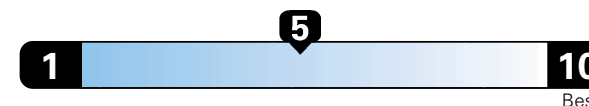

4.0 gallons per 100 miles

You spend

\$500

in fuel costs
over 5 years
compared to the
average new vehicle.

Annual fuel cost

\$1,450

Fuel Economy & Greenhouse Gas Rating (tailpipe only)

Smog Rating (tailpipe only)