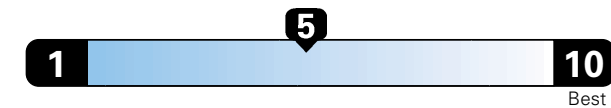

2018 MODEL YEAR

Jeep RENEGADE LATITUDE FWD

For more information visit: www.jeep.com
or call 1-877-IAM-JEEP

FCA US LLC

THIS VEHICLE IS MANUFACTURED TO MEET SPECIFIC UNITED STATES REQUIREMENTS. THIS VEHICLE IS NOT MANUFACTURED FOR SALE OR REGISTRATION OUTSIDE OF THE UNITED STATES.

MANUFACTURER'S SUGGESTED RETAIL PRICE OF THIS MODEL INCLUDING DEALER PREPARATION

Base Price: $22,095

JEOP RENEGADE LATITUDE 4X2
Exterior Color: Anvil Exterior Paint
Interior Color: Black Interior Colors
Interior: Premium Cloth Bucket Seats
Engine: 2.4L I4 M-Air Engine
Transmission: 9-Speed 948TE Automatic Transmission
STANDARD EQUIPMENT (UNLESS REPLACED BY OPTIONAL EQUIPMENT)
FUNCTIONAL/SAFETY FEATURES

- Advanced Multistage Front Airbags
- Supplemental Side-Curtain Front and Rear Airbags
- Supplemental Front Seat-Mounted Side Airbags
- ParkView® Rear Back Up Camera
- Keyless Go Push Button Start
- Anti-Lock 4-Wheel Disc Brakes
- Electric Park Brake
- Electronic Stability Control
- Electronic Roll Mitigation
- All Speed Traction Control
- Speed Control
- Electric Power Steering
- Capless Fuel Fill
- Daytime Running Lamp System
- Hill Start Assist
- Tire Pressure Monitoring Display
- Rear Window Wiper / Washer
- Variable Intermittent Windshield Wipers

INTERIOR FEATURES

- Uconnect® 4 with 7-Inch Display
- Apple CarPlay® Capable
- Google Android Auto™ Capable
- Media Hub (USB, Aux)
- Integrated Voice Command with Bluetooth®
- 6-Speakers
- SiriusXM® with 1-Yr Radio Subscription
- For More Information, Call 800-643-2112
- A/C Auto Temperature Control with Dual Zone Control
- Steering Wheel Mounted Audio Controls
- Premium Wrapped Steering Wheel
- Tilt / Telescope Steering Column
- Cluster 3.5-Inch TFT Monochrome Display
- Ambient LED Interior Lighting
- Manual 6-Way Driver Seat and 4-Way Pass Seat