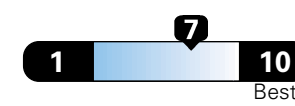

This vehicle emits 357 grams CO2 per mile. The best emits 0 grams per mile (tailpipe only). Producing and distributing fuel also creates emissions; learn more at fuelconomy.gov.

Actual results will vary for many reasons, including driving conditions and how you drive and maintain your vehicle. The average new vehicle gets 27 MPG and cost $6,750 to fuel over 5 years. Cost estimates are based on 15,000 miles per year at $2.40 per gallon. MPGe is miles per gasoline gallon equivalent. Vehicle emissions are a significant cause of climate change and smog.

fuelconomy.gov

Calculate personalized estimates and compare vehicles