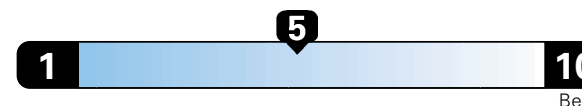

This vehicle emits 357 grams CO2 per mile. The best emits 0 grams per mile (tailpipe only). Producing and distributing fuel also creates emissions; learn more at fuelconomy.gov.

Actual results will vary for many reasons, including driving conditions and how you drive and maintain your vehicle. The average new vehicle gets 27 MPG and cost $6,750 to fuel over 5 years. Cost estimates are based on 15,000 miles per year at $2.40 per gallon. MPGe is miles per gasoline gallon equivalent. Vehicle emissions are a significant cause of climate change and smog.

fuelconomy.gov

Calculate personalized estimates and compare vehicles