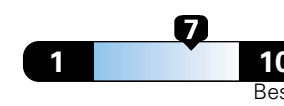

Smog Rating (tailpipe only)

This vehicle emits 357 grams CO2 per mile. The best emits 0 grams per mile (tailpipe only). Producing and distributing fuel also creates emissions; learn more at fuel economy.gov.

Actual results will vary for many reasons, including driving conditions and how you drive and maintain your vehicle. The average new vehicle gets 27 MPG and cost $6,750 to fuel over 5 years. Cost estimates are based on 15,000 miles per year at $2.40 per gallon. MPGe is miles per gasoline gallon equivalent. Vehicle emissions are a significant cause of climate change and smog.

fuel economy.gov

Calculate personalized estimates and compare vehicles

Smartphone QR Code™