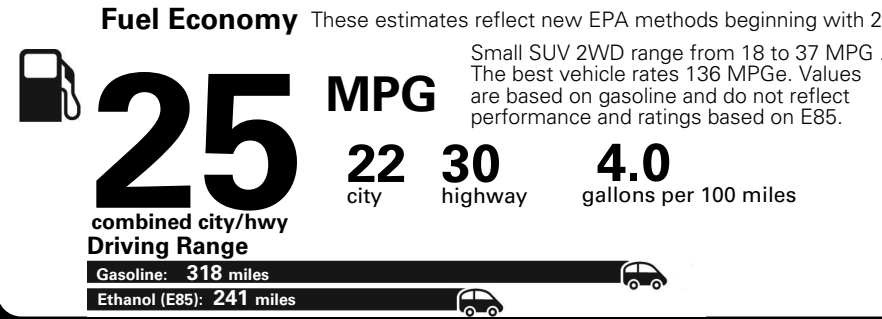

MANUFACTURER'S SUGGESTED RETAIL PRICE OF THIS MODEL INCLUDING DEALER PREPARATION

Base Price: \$22,095

JEOP RENEGADE LATITUDE 4X2
Exterior Color: Alpine White Exterior Paint
Interior Color: Black Interior Colors
Interior: Deluxe Cloth High-Back Bucket Seats
Engine: 2.4-Liter I4 MultiAir® Engine
Transmission: 9-Speed 948TE Automatic Transmission

EPA DOT Fuel Economy and Environment

E85 Flexible Fuel Vehicle Gasoline-Ethanol (E85)

You spend \$500 in fuel costs over 5 years compared to the average new vehicle.

Annual fuel cost \$1,450

Actual results will vary for many reasons, including driving conditions and how you drive and maintain your vehicle. The average new vehicle gets 27 MPG and cost \$6,750 to fuel over 5 years. Cost estimates are based on 15,000 miles per year at \$2.40 per gallon. This is a dual fueled automobile. MPGe is miles per gasoline gallon equivalent. Vehicle emissions are a significant cause of climate change and smog.