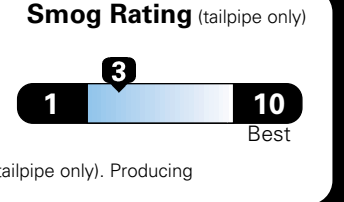

EPA DOT Fuel Economy and Environment

E85 Flexible Fuel Vehicle Gasoline-Ethanol (E85)

You spend \$500 in fuel costs over 5 years compared to the average new vehicle.

Annual fuel cost \$1,450

Actual results will vary for many reasons, including driving conditions and how you drive and maintain your vehicle. The average new vehicle gets 27 MPG and cost \$6,750 to fuel over 5 years. Cost estimates are based on 15,000 miles per year at \$2.40 per gallon. This is a dual fueled automobile. MPGe is miles per gasoline gallon equivalent. Vehicle emissions are a significant cause of climate change and smog.