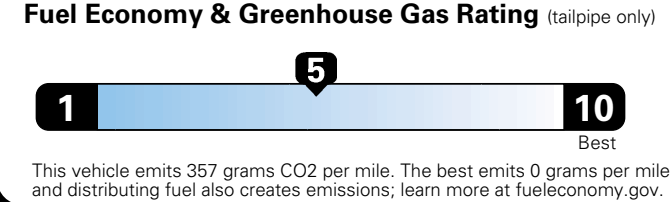

MANUFACTURER'S SUGGESTED RETAIL PRICE OF THIS MODEL INCLUDING DEALER PREPARATION

Base Price: \$22,095

JEOP RENEGADE LATITUDE 4X2
Exterior Color: Alpine White Exterior Paint
Interior Color: Black Interior Colors
Interior: Deluxe Cloth High-Back Bucket Seats
Engine: 2.4-Liter I4 MultiAir® Engine
Transmission: 9-Speed 948TE Automatic Transmission

EPA DOT Fuel Economy and Environment

E85 Flexible Fuel Vehicle Gasoline-Ethanol (E85)

You spend \$500 in fuel costs over 5 years compared to the average new vehicle.

Annual fuel cost \$1,450

Actual results will vary for many reasons, including driving conditions and how you drive and maintain your vehicle. The average new vehicle gets 27 MPG and cost \$6,750 to fuel over 5 years. Cost estimates are based on 15,000 miles per year at \$2.40 per gallon. This is a dual fueled automobile. MPGe is miles per gasoline gallon equivalent. Vehicle emissions are a significant cause of climate change and smog.