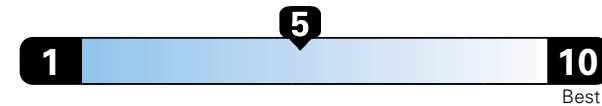

2018 MODEL YEAR

Jeep RENEGADE LATITUDE ALTITUDE FWD

For more information visit: www.jeep.com
or call 1-877-IAM-JEEP

FCA US LLC

THIS VEHICLE IS MANUFACTURED TO MEET SPECIFIC UNITED STATES REQUIREMENTS. THIS VEHICLE IS NOT MANUFACTURED FOR SALE OR REGISTRATION OUTSIDE OF THE UNITED STATES.

MANUFACTURER'S SUGGESTED RETAIL PRICE OF THIS MODEL INCLUDING DEALER PREPARATION

Base Price: **$22,095**

JEOP RENEGADE LATITUDE 4X2
Exterior Color: Granite Crystal Metallic Clear-Coat Exterior Paint
Interior Color: Black Interior Colors
Interior: Deluxe Cloth High-Back Bucket Seats
Engine: 2.4-Liter I4 MultiAir® Engine
Transmission: 9-Speed 948TE Automatic Transmission

STANDARD EQUIPMENT (UNLESS REPLACED BY OPTIONAL EQUIPMENT)
FUNCTIONAL/SAFETY FEATURES

Advanced Multistage Front Airbags
Supplemental Side-Curtain Front and Rear Airbags
Supplemental Front Seat-Mounted Side Airbags
ParkView® Rear Back Up Camera
Keyless Go Push Button Start
Anti-Lock 4-Wheel Disc Brakes
Electric Park Brake
Electronic Stability Control
Electronic Roll Mitigation
All Speed Traction Control
Speed Control
Electric Power Steering
Capless Fuel Fill
Daytime Running Lamp System
Hill Start Assist
Tire Pressure Monitoring Display
Rear Window Wiper / Washer
Variable Intermittent Windshield Wipers

INTERIOR FEATURES