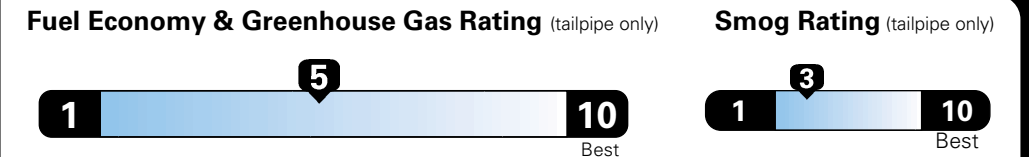

MANUFACTURER'S SUGGESTED RETAIL PRICE OF THIS MODEL INCLUDING DEALER PREPARATION

Base Price: \$22,095

JEOP RENEGADE LATITUDE 4X2
Exterior Color: Alpine White Exterior Paint
Interior Color: Black Interior Colors
Interior: Premium Cloth Bucket Seats
Engine: 2.4-Liter I4 MultiAir® Engine
Transmission: 9-Speed 948TE Automatic Transmission

For more information visit: www.jeep.com
 or call 1-877-IAM-JEEP

FCA US LLC

Fuel Economy and Environment

**Flexible Fuel Vehicle
 Gasoline-Ethanol (E85)**

**You spend
 \$500**
 in fuel costs
 over 5 years
 compared to the
 average new vehicle.

**Annual fuel cost
 \$1,450**

Actual results will vary for many reasons, including driving conditions and how you drive and maintain your vehicle. The average new vehicle gets 27 MPG and cost \$6,750 to fuel over 5 years. Cost estimates are based on 15,000 miles per year at \$2.40 per gallon. This is a dual fueled automobile. MPGe is miles per gasoline gallon equivalent. Vehicle emissions are a significant cause of climate change and smog.