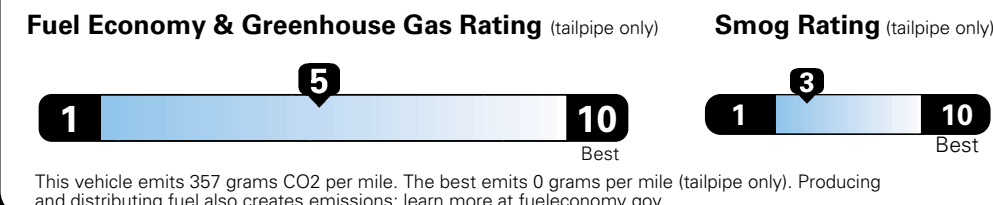

MANUFACTURER'S SUGGESTED RETAIL PRICE OF THIS MODEL INCLUDING DEALER PREPARATION

Base Price: \$22,095

JEOP RENEGADE LATITUDE 4X2
Exterior Color: Granite Crystal Metallic Clear-Coat Exterior Paint
Interior Color: Black Interior Colors
Interior: Premium Cloth Bucket Seats
Engine: 2.4-Liter I4 MultiAir[®] Engine
Transmission: 9-Speed 948TE Automatic Transmission

For more information visit: www.jeep.com
 or call 1-877-IAM-JEEP

FCA US LLC

Fuel Economy and Environment

**E85 Flexible Fuel Vehicle
 Gasoline-Ethanol (E85)**

**You spend
 \$500**
 in fuel costs
 over 5 years
 compared to the
 average new vehicle.

**Annual fuel cost
 \$1,450**

Actual results will vary for many reasons, including driving conditions and how you drive and maintain your vehicle. The average new vehicle gets 27 MPG and cost \$6,750 to fuel over 5 years. Cost estimates are based on 15,000 miles per year at \$2.40 per gallon. This is a dual fueled automobile. MPGe is miles per gasoline gallon equivalent. Vehicle emissions are a significant cause of climate change and smog.