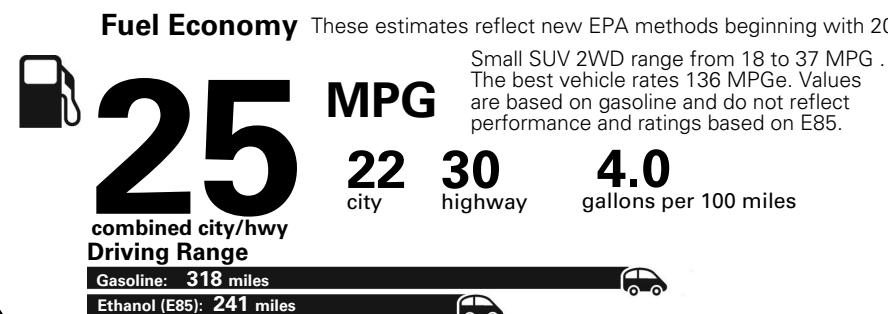

MANUFACTURER'S SUGGESTED RETAIL PRICE OF THIS MODEL INCLUDING DEALER PREPARATION

Base Price: \$22,095

JEOP RENEGADE LATITUDE 4X2
Exterior Color: Granite Crystal Metallic Clear-Coat Exterior Paint
Interior Color: Black Interior Colors
Interior: Premium Cloth Bucket Seats
Engine: 2.4-Liter I4 MultiAir[®] Engine
Transmission: 9-Speed 948TE Automatic Transmission

For more information visit: www.jeep.com
 or call 1-877-IAM-JEEP

FCA US LLC

Fuel Economy and Environment

**E85 Flexible Fuel Vehicle
 Gasoline-Ethanol (E85)**

**You spend
 \$500**
 in fuel costs
 over 5 years
 compared to the
 average new vehicle.