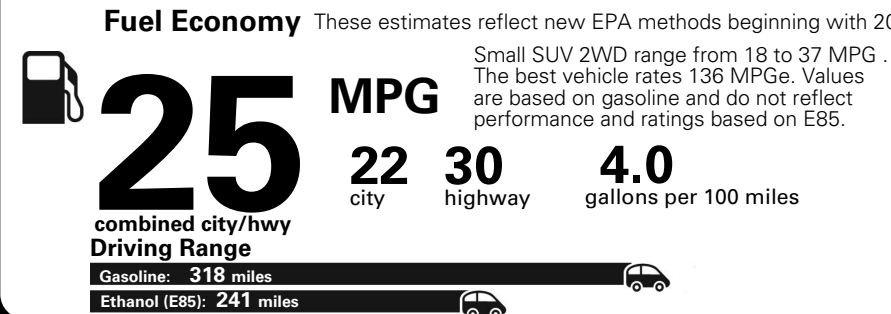

MANUFACTURER'S SUGGESTED RETAIL PRICE OF THIS MODEL INCLUDING DEALER PREPARATION

Base Price: \$22,095

JEOP RENEGADE LATITUDE 4X2
Exterior Color: Anvil Exterior Paint
Interior Color: Black Interior Colors
Interior: Premium Cloth Bucket Seats
Engine: 2.4-Liter I4 MultiAir[®] Engine
Transmission: 9-Speed 948TE Automatic Transmission

For more information visit: www.jeep.com
 or call 1-877-IAM-JEEP

FCA US LLC

Fuel Economy and Environment

**E85 Flexible Fuel Vehicle
 Gasoline-Ethanol (E85)**

**You spend
 \$500**
 in fuel costs
 over 5 years
 compared to the
 average new vehicle.