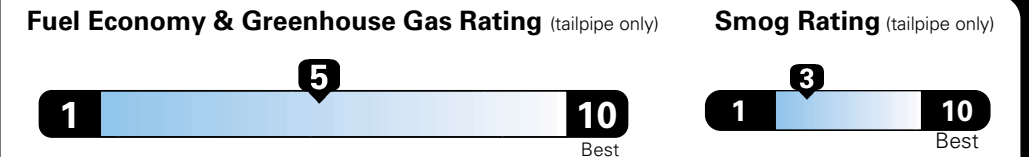

MANUFACTURER'S SUGGESTED RETAIL PRICE OF THIS MODEL INCLUDING DEALER PREPARATION

Base Price: \$22,095

JEOP RENEGADE LATITUDE 4X2
Exterior Color: Anvil Exterior Paint
Interior Color: Black Interior Colors
Interior: Premium Cloth Bucket Seats
Engine: 2.4-Liter I4 MultiAir[®] Engine
Transmission: 9-Speed 948TE Automatic Transmission

For more information visit: www.jeep.com
 or call 1-877-IAM-JEEP

FCA US LLC

Fuel Economy and Environment

**E85 Flexible Fuel Vehicle
 Gasoline-Ethanol (E85)**

**You spend
 \$500**
 in fuel costs
 over 5 years
 compared to the
 average new vehicle.

**Annual fuel cost
 \$1,450**

Actual results will vary for many reasons, including driving conditions and how you drive and maintain your vehicle. The average new vehicle gets 27 MPG and cost \$6,750 to fuel over 5 years. Cost estimates are based on 15,000 miles per year at \$2.40 per gallon. This is a dual fueled automobile. MPGe is miles per gasoline gallon equivalent. Vehicle emissions are a significant cause of climate change and smog.