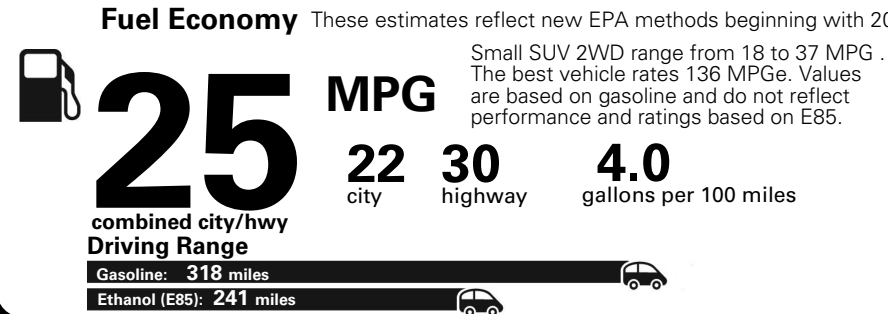

TOTAL PRICE: * $25,515

WARRANTY COVERAGE
5-year or 60,000-mile Powertrain Limited Warranty.
3-year or 36,000-mile Basic Limited Warranty.
Ask Dealer for a copy of the limited warranties or see your owner's manual for details.

**5 YEAR / 60,000 MILE
POWERTRAIN WARRANTY**

Assembly Point/Port of Entry: JACKSONVILLE, FLORIDA U.S.A. S.L. SHIP TO: SOLD TO:
VIN: ZAC-CJABB5JP-J61693 L4-VON: 3570 1211

THIS LABEL IS ADDED TO THIS VEHICLE TO COMPLY WITH FEDERAL LAW. THE LABEL CANNOT BE REMOVED OR ALTERED PRIOR TO DELIVERY TO THE ULTIMATE PURCHASER.

* STATE AND/OR LOCAL TAXES IF ANY, LICENSE AND TITLE FEES AND DEALER SUPPLIED AND INSTALLED OPTIONS AND ACCESSORIES ARE NOT INCLUDED IN THIS PRICE. DISCOUNT, IF ANY, IS BASED ON PRICE OF OPTIONS IF PURCHASED SEPARATELY.

For more information visit: www.jeep.com
or call 1-877-IAM-JEEP

FCA US LLC

Fuel Economy and Environment

**Flexible Fuel Vehicle
Gasoline-Ethanol (E85)**

**You spend
$500
in fuel costs
over 5 years
compared to the
average new vehicle.**

**Annual fuel cost
$1,450**