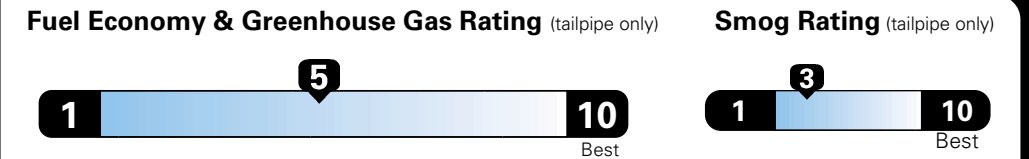

## Fuel Economy and Environment

**Flexible Fuel Vehicle  
 Gasoline-Ethanol (E85)**

**You spend  
 \$500  
 in fuel costs  
 over 5 years  
 compared to the  
 average new vehicle.**

**Annual fuel cost  
 \$1,450**