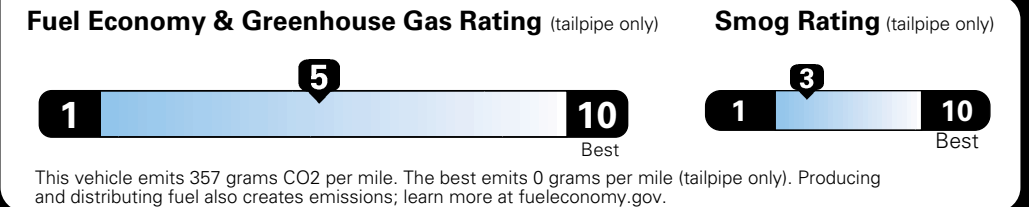

MANUFACTURER'S SUGGESTED RETAIL PRICE OF THIS MODEL INCLUDING DEALER PREPARATION

Base Price: \$22,095

JEOP RENEGADE LATITUDE 4X2
Exterior Color: Black Exterior Paint
Interior Color: Black Interior Colors
Interior: Premium Cloth Bucket Seats
Engine: 2.4-Liter I4 MultiAir® Engine
Transmission: 9-Speed 948TE Automatic Transmission

For more information visit: www.jeep.com
 or call 1-877-IAM-JEEP

FCA US LLC

Fuel Economy and Environment

**Flexible Fuel Vehicle
 Gasoline-Ethanol (E85)**

**You spend
 \$500
 in fuel costs
 over 5 years
 compared to the
 average new vehicle.**

**Annual fuel cost
 \$1,450**

Actual results will vary for many reasons, including driving conditions and how you drive and maintain your vehicle. The average new vehicle gets 27 MPG and cost \$6,750 to fuel over 5 years. Cost estimates are based on 15,000 miles per year at \$2.40 per gallon. This is a dual fueled automobile. MPGe is miles per gasoline gallon equivalent. Vehicle emissions are a significant cause of climate change and smog.