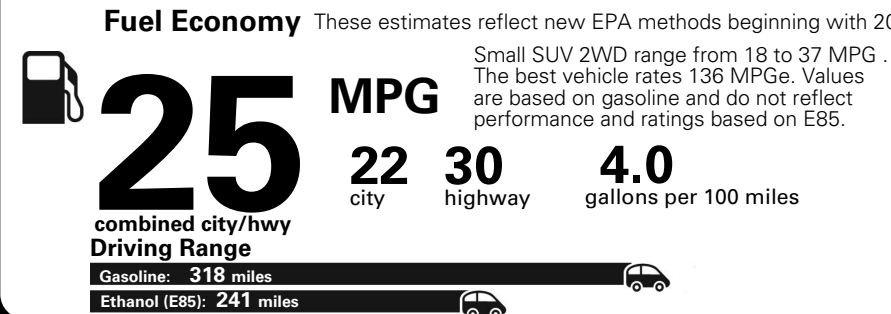

MANUFACTURER'S SUGGESTED RETAIL PRICE OF THIS MODEL INCLUDING DEALER PREPARATION

Base Price: \$22,095

JEOP RENEGADE LATITUDE 4X2
Exterior Color: Black Exterior Paint
Interior Color: Black Interior Colors
Interior: Premium Cloth Bucket Seats
Engine: 2.4-Liter I4 MultiAir® Engine
Transmission: 9-Speed 948TE Automatic Transmission

For more information visit: www.jeep.com
 or call 1-877-IAM-JEEP

FCA US LLC

Fuel Economy and Environment

**Flexible Fuel Vehicle
 Gasoline-Ethanol (E85)**

**You spend
 \$500
 in fuel costs
 over 5 years
 compared to the
 average new vehicle.**