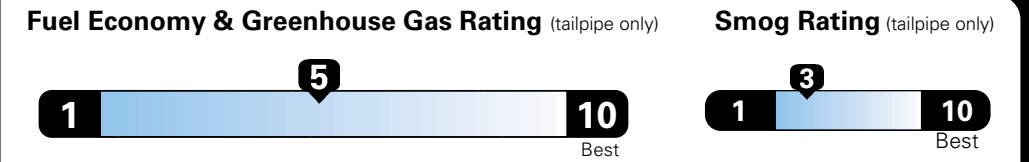

MANUFACTURER'S SUGGESTED RETAIL PRICE OF THIS MODEL INCLUDING DEALER PREPARATION

Base Price: \$22,095

JEOP RENEGADE LATITUDE 4X2
Exterior Color: Hypergreen Clear-Coat Exterior Paint
Interior Color: Black Interior Colors
Interior: Premium Cloth Bucket Seats
Engine: 2.4-Liter I4 MultiAir® Engine
Transmission: 9-Speed 948TE Automatic Transmission
STANDARD EQUIPMENT (UNLESS REPLACED BY OPTIONAL EQUIPMENT)

For more information visit: www.jeep.com
 or call 1-877-IAM-JEEP

FCA US LLC

Fuel Economy and Environment

**E85 Flexible Fuel Vehicle
 Gasoline-Ethanol (E85)**

You spend \$500
 in fuel costs over 5 years compared to the average new vehicle.

Annual fuel cost \$1,450

Actual results will vary for many reasons, including driving conditions and how you drive and maintain your vehicle. The average new vehicle gets 27 MPG and cost \$6,750 to fuel over 5 years. Cost estimates are based on 15,000 miles per year at \$2.40 per gallon. This is a dual fueled automobile. MPGe is miles per gasoline gallon equivalent. Vehicle emissions are a significant cause of climate change and smog.