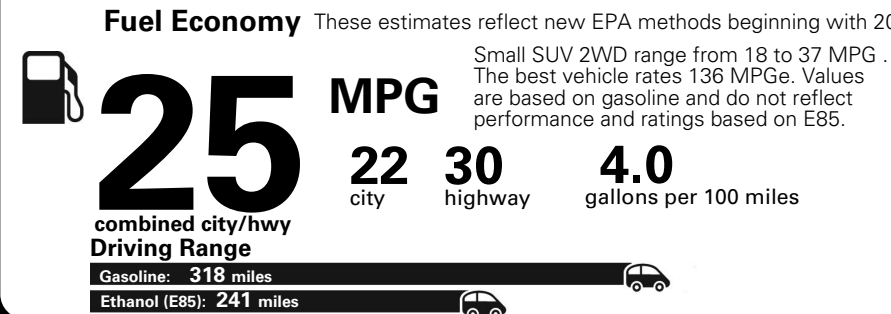

MANUFACTURER'S SUGGESTED RETAIL PRICE OF THIS MODEL INCLUDING DEALER PREPARATION

Base Price: \$22,095

JEOP RENEGADE LATITUDE 4X2
Exterior Color: Hypergreen Clear-Coat Exterior Paint
Interior Color: Black Interior Colors
Interior: Premium Cloth Bucket Seats
Engine: 2.4-Liter I4 MultiAir® Engine
Transmission: 9-Speed 948TE Automatic Transmission
STANDARD EQUIPMENT (UNLESS REPLACED BY OPTIONAL EQUIPMENT)

For more information visit: www.jeep.com
 or call 1-877-IAM-JEEP

FCA US LLC

Fuel Economy and Environment

**E85 Flexible Fuel Vehicle
 Gasoline-Ethanol (E85)**

You spend \$500
 in fuel costs over 5 years compared to the average new vehicle.