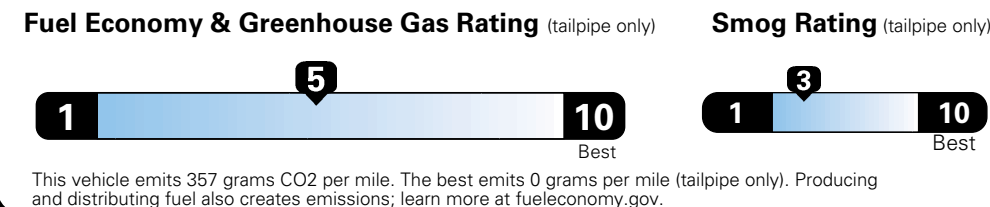

MANUFACTURER'S SUGGESTED RETAIL PRICE OF THIS MODEL INCLUDING DEALER PREPARATION

Base Price: \$22,095

JEOP RENEGADE LATITUDE 4X2
Exterior Color: Colorado Red Exterior Paint
Interior Color: Black / Ski Gray Interior Color
Interior: Premium Cloth Bucket Seats
Engine: 2.4-Liter I4 MultiAir® Engine
Transmission: 9-Speed 948TE Automatic Transmission

For more information visit: www.jeep.com
 or call 1-877-IAM-JEEP

FCA US LLC

Fuel Economy and Environment

E85 Flexible Fuel Vehicle Gasoline-Ethanol (E85)

You spend \$500
 in fuel costs over 5 years compared to the average new vehicle.

Annual fuel cost \$1,450

Actual results will vary for many reasons, including driving conditions and how you drive and maintain your vehicle. The average new vehicle gets 27 MPG and cost \$6,750 to fuel over 5 years. Cost estimates are based on 15,000 miles per year at \$2.40 per gallon. This is a dual fueled automobile. MPGe is miles per gasoline gallon equivalent. Vehicle emissions are a significant cause of climate change and smog.