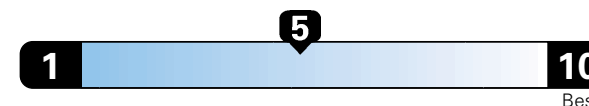

**4.0** gallons per 100 miles

You spend

**\$500**

in fuel costs  
over 5 years  
compared to the  
average new vehicle.

Annual fuel cost

**\$1,450**

Fuel Economy & Greenhouse Gas Rating (tailpipe only)

This vehicle emits 357 grams CO2 per mile. The best emits 0 grams per mile (tailpipe only). Producing and distributing fuel also creates emissions; learn more at [fuel economy.gov](http://fuel economy.gov).