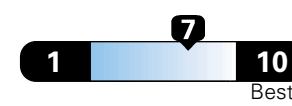

2018 MODEL YEAR

Jeep RENEGADE LATITUDE FWD

For more information visit: www.jeep.com
or call 1-877-IAM-JEEP

FCA US LLC

THIS VEHICLE IS MANUFACTURED TO MEET SPECIFIC UNITED STATES REQUIREMENTS. THIS VEHICLE IS NOT MANUFACTURED FOR SALE OR REGISTRATION OUTSIDE OF THE UNITED STATES.

MANUFACTURER'S SUGGESTED RETAIL PRICE OF THIS MODEL INCLUDING DEALER PREPARATION

Base Price: **$22,095**

JEOP RENEGADE LATITUDE 4X2

Exterior Color: Hypergreen Clear-Coat Exterior Paint

Interior Color: Black Interior Colors

Interior: Premium Cloth Bucket Seats

Engine: 2.4L I4 M-Air Engine

Transmission: 9-Speed 948TE Automatic Transmission

STANDARD EQUIPMENT (UNLESS REPLACED BY OPTIONAL EQUIPMENT)

FUNCTIONAL/SAFETY FEATURES

Advanced Multistage Front Airbags

Supplemental Side-Curtain Front and Rear Airbags

Supplemental Front Seat-Mounted Side Airbags

ParkView® Rear Back Up Camera

Keyless Go Push Button Start

Anti-Lock 4-Wheel Disc Brakes

Electric Park Brake

Electronic Stability Control

Electronic Roll Mitigation

All Speed Traction Control

Speed Control

Electric Power Steering

Capless Fuel Fill

Daytime Running Lamp System

Hill Start Assist

Tire Pressure Monitoring Display

Rear Window Wiper / Washer

Variable Intermittent Windshield Wipers

INTERIOR FEATURES

Uconnect® 4 with 7-Inch Display

Apple CarPlay® Capable

Google Android Auto™ Capable

Media Hub (USB, Aux)

Integrated Voice Command with Bluetooth®

6-Speakers

SiriusXM® with 1-Yr Radio Subscription

For More Information, Call 800-643-2112

A/C Auto Temperature Control with Dual Zone Control

Steering Wheel Mounted Audio Controls

Premium Wrapped Steering Wheel

Tilt / Telescope Steering Column

Cluster 3.5-Inch TFT Monochrome Display

Ambient LED Interior Lighting