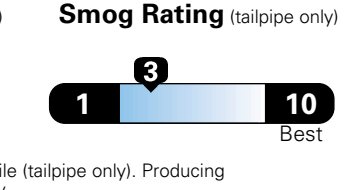

Actual results will vary for many reasons, including driving conditions and how you drive and maintain your vehicle. The average new vehicle gets 27 MPG and cost $6,750 to fuel over 5 years. Cost estimates are based on 15,000 miles per year at $2.40 per gallon. This is a dual fueled automobile. MPGe is miles per gasoline gallon equivalent. Vehicle emissions are a significant cause of climate change and smog.

fuelconomy.gov
Calculate personalized estimates and compare vehicles