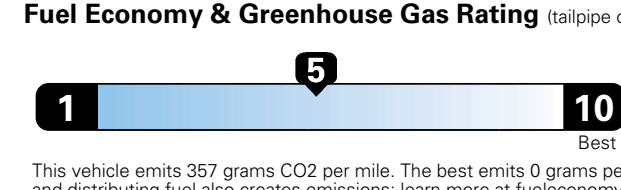

Actual results will vary for many reasons, including driving conditions and how you drive and maintain your vehicle. The average new vehicle gets 27 MPG and cost $6,750 to fuel over 5 years. Cost estimates are based on 15,000 miles per year at $2.40 per gallon. This is a dual fueled automobile. MPGe is miles per gasoline gallon equivalent. Vehicle emissions are a significant cause of climate change and smog.

fuelconomy.gov
Calculate personalized estimates and compare vehicles

GOVERNMENT 5-STAR SAFETY RATINGS

Overall Vehicle Score	Not Rated	
Based on the combined ratings of frontal, side, and rollover. Should ONLY be compared to other vehicles of similar size and weight.		
Frontal Crash	Driver Passenger	★★★★
Based on the risk of injury in a frontal impact. Should ONLY be compared to other vehicles of similar size and weight.		
Side Crash	Front seat Rear seat	Not Rated Not Rated
Based on the risk of injury in a side impact.		
Rollover		★★★★
Based on the risk of rollover in a single-vehicle crash.		

Star ratings range from 1 to 5 stars (★★★★★) with 5 being the highest. Source: National Highway Traffic Safety Administration (NHTSA) www.safercar.gov or 1-888-327-4236

The safety ratings above are based on Federal Government tests of particular vehicles equipped with certain features and options. The performance of this vehicle may differ.

PARTS CONTENT INFORMATION

FOR VEHICLES IN THIS CARLINE:
U.S./CANADIAN PARTS CONTENT: 22%
MAJOR SOURCES OF FOREIGN PARTS CONTENT:
ITALY : 62%
NOTE: PARTS CONTENT DOES NOT INCLUDE FINAL ASSEMBLY, DISTRIBUTION, OR OTHER NON-PARTS COSTS.
FOR THIS VEHICLE:
FINAL ASSEMBLY POINT:
MELFI, ITALY
COUNTRY OF ORIGIN:
ENGINE: UNITED STATES
TRANSMISSION: UNITED STATES

VEHICLE PROTECTION
A PRODUCT OF FCA US LLC
Ask for Mopar Vehicle Protection for your vehicle. We Built It. We Back It.