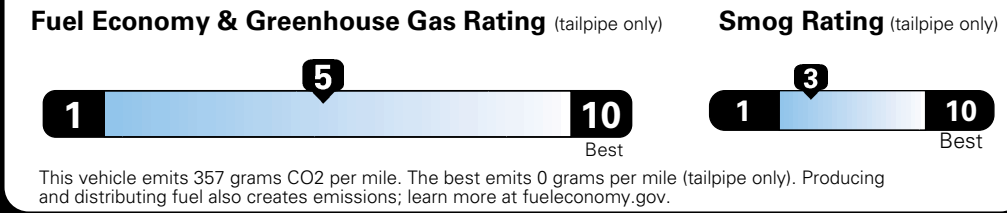

**Base Price: \$22,095**

**JEOP RENEGADE LATITUDE 4X2**  
**Exterior Color:** Colorado Red Exterior Paint  
**Interior Color:** Black Interior Colors  
**Interior:** Premium Cloth Bucket Seats  
**Engine:** 2.4-Liter I4 MultiAir® Engine  
**Transmission:** 9-Speed 948TE Automatic Transmission

## Fuel Economy and Environment

**Flexible Fuel Vehicle  
 Gasoline-Ethanol (E85)**

**You spend  
 \$500**  
 in fuel costs  
 over 5 years  
 compared to the  
 average new vehicle.

Actual results will vary for many reasons, including driving conditions and how you drive and maintain your vehicle. The average new vehicle gets 27 MPG and cost \$6,750 to fuel over 5 years. Cost estimates are based on 15,000 miles per year at \$2.40 per gallon. This is a dual fueled automobile. MPGe is miles per gasoline gallon equivalent. Vehicle emissions are a significant cause of climate change and smog.