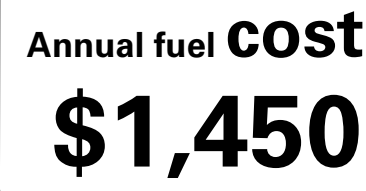

**Base Price: \$22,095**

**JEOP RENEGADE LATITUDE 4X2**  
**Exterior Color:** Colorado Red Exterior Paint  
**Interior Color:** Black Interior Colors  
**Interior:** Premium Cloth Bucket Seats  
**Engine:** 2.4-Liter I4 MultiAir® Engine  
**Transmission:** 9-Speed 948TE Automatic Transmission

## Fuel Economy and Environment

**Flexible Fuel Vehicle  
 Gasoline-Ethanol (E85)**

**You spend  
 \$500**  
 in fuel costs  
 over 5 years  
 compared to the  
 average new vehicle.

Actual results will vary for many reasons, including driving conditions and how you drive and maintain your vehicle. The average new vehicle gets 27 MPG and cost \$6,750 to fuel over 5 years. Cost estimates are based on 15,000 miles per year at \$2.40 per gallon. This is a dual fueled automobile. MPGe is miles per gasoline gallon equivalent. Vehicle emissions are a significant cause of climate change and smog.