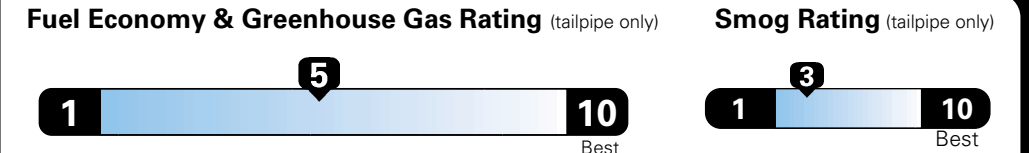

MANUFACTURER'S SUGGESTED RETAIL PRICE OF THIS MODEL INCLUDING DEALER PREPARATION

Base Price: \$21,845

JEOP RENEGADE LATITUDE 4X2
Exterior Color: Anvil Exterior Paint
Interior Color: Black Interior Colors
Interior: Deluxe Cloth High-Back Bucket Seats
Engine: 2.4-Liter I4 MultiAir® Engine
Transmission: 9-Speed 948TE Automatic Transmission
STANDARD EQUIPMENT (UNLESS REPLACED BY OPTIONAL EQUIPMENT)

Fuel Economy and Environment

**E85 Flexible Fuel Vehicle
 Gasoline-Ethanol (E85)**

You spend \$500
 in fuel costs over 5 years compared to the average new vehicle.

Annual fuel cost \$1,450

Actual results will vary for many reasons, including driving conditions and how you drive and maintain your vehicle. The average new vehicle gets 27 MPG and cost \$6,750 to fuel over 5 years. Cost estimates are based on 15,000 miles per year at \$2.40 per gallon. This is a dual fueled automobile. MPGe is miles per gasoline gallon equivalent. Vehicle emissions are a significant cause of climate change and smog.