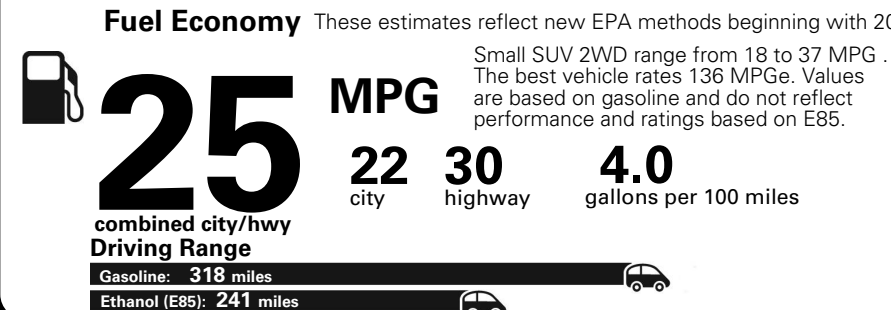

MANUFACTURER'S SUGGESTED RETAIL PRICE OF THIS MODEL INCLUDING DEALER PREPARATION

Base Price: \$21,845

JEOP RENEGADE LATITUDE 4X2
Exterior Color: Anvil Exterior Paint
Interior Color: Black Interior Colors
Interior: Deluxe Cloth High-Back Bucket Seats
Engine: 2.4-Liter I4 MultiAir® Engine
Transmission: 9-Speed 948TE Automatic Transmission
STANDARD EQUIPMENT (UNLESS REPLACED BY OPTIONAL EQUIPMENT)

Fuel Economy and Environment

**E85 Flexible Fuel Vehicle
 Gasoline-Ethanol (E85)**

You spend \$500
 in fuel costs over 5 years compared to the average new vehicle.

Annual fuel cost \$1,450

Actual results will vary for many reasons, including driving conditions and how you drive and maintain your vehicle. The average new vehicle gets 27 MPG and cost \$6,750 to fuel over 5 years. Cost estimates are based on 15,000 miles per year at \$2.40 per gallon. This is a dual fueled automobile. MPGe is miles per gasoline gallon equivalent. Vehicle emissions are a significant cause of climate change and smog.