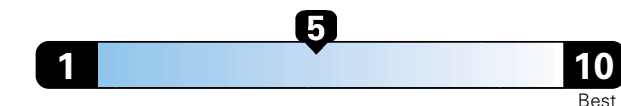

MANUFACTURER'S SUGGESTED RETAIL PRICE OF THIS MODEL INCLUDING DEALER PREPARATION

**Base Price: \$21,945**

**JEOP RENEGADE LATITUDE 4X2**

**Exterior Color:** Black Exterior Paint  
**Interior Color:** Black Interior Colors  
**Interior:** Premium Cloth Bucket Seats  
**Engine:** 2.4L I4 M-Air Engine  
**Transmission:** 9-Speed 948TE Automatic Transmission  
**STANDARD EQUIPMENT** (UNLESS REPLACED BY OPTIONAL EQUIPMENT)  
FUNCTIONAL/SAFETY FEATURES

## Fuel Economy and Environment

Gasoline Vehicle

**Fuel Economy** These estimates reflect new EPA methods beginning with 2017 models.  
**25 MPG**  
combined city/hwy  
**4.0** gallons per 100 miles  
22 city 30 highway

Small SUV 2WD range from 18 to 37 MPG .  
The best vehicle rates 136 MPGe.

**You spend \$500**  
in fuel costs  
over 5 years  
compared to the  
average new vehicle.

**Annual fuel cost \$1,450**

Fuel Economy & Greenhouse Gas Rating (tailpipe only)