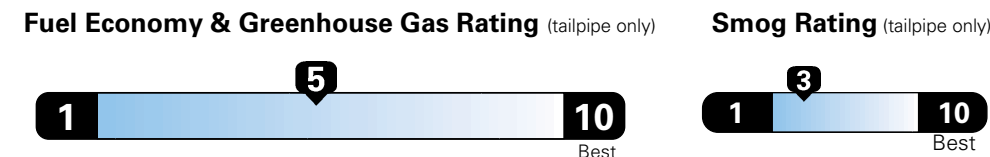

## Fuel Economy and Environment

**Flexible Fuel Vehicle  
Gasoline-Ethanol (E85)**

**You spend  
\$500  
in fuel costs  
over 5 years  
compared to the  
average new vehicle.**

**Annual fuel cost  
\$1,450**