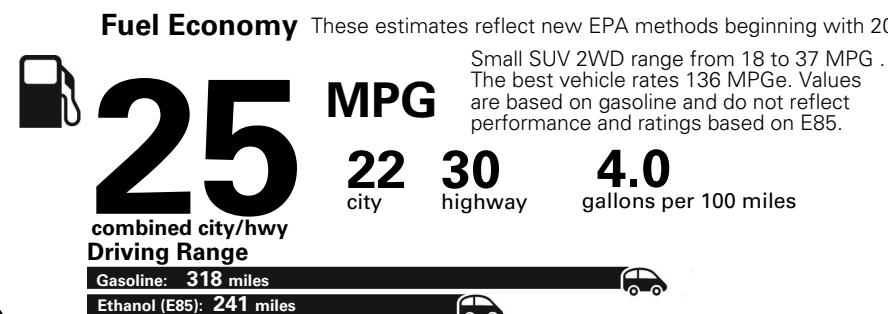

## Fuel Economy and Environment

**Flexible Fuel Vehicle  
Gasoline-Ethanol (E85)**

**You spend  
\$500  
in fuel costs  
over 5 years  
compared to the  
average new vehicle.**

**Annual fuel cost  
\$1,450**