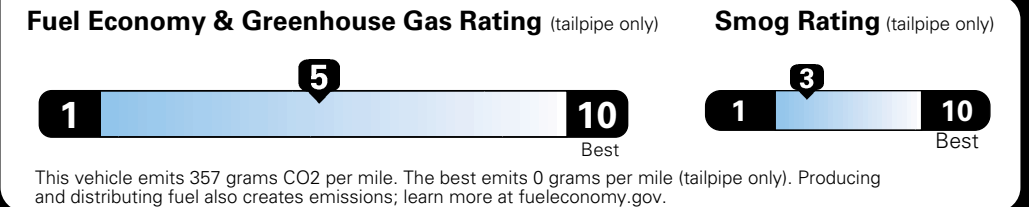

## Fuel Economy and Environment

**Flexible Fuel Vehicle  
 Gasoline-Ethanol (E85)**

**You spend  
 \$500**  
 in fuel costs  
 over 5 years  
 compared to the  
 average new vehicle.

**Annual fuel cost  
 \$1,450**

Actual results will vary for many reasons, including driving conditions and how you drive and maintain your vehicle. The average new vehicle gets 27 MPG and cost \$6,750 to fuel over 5 years. Cost estimates are based on 15,000 miles per year at \$2.40 per gallon. This is a dual fueled automobile. MPGe is miles per gasoline gallon equivalent. Vehicle emissions are a significant cause of climate change and smog.