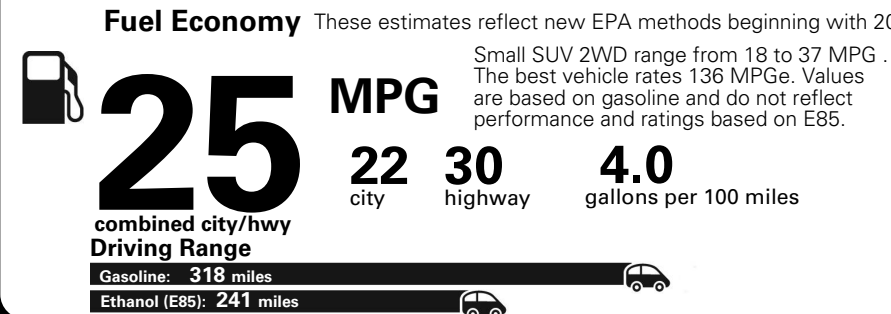

## Fuel Economy and Environment

**Flexible Fuel Vehicle  
 Gasoline-Ethanol (E85)**

**You spend  
 \$500**  
 in fuel costs  
 over 5 years  
 compared to the  
 average new vehicle.

**Annual fuel cost  
 \$1,450**