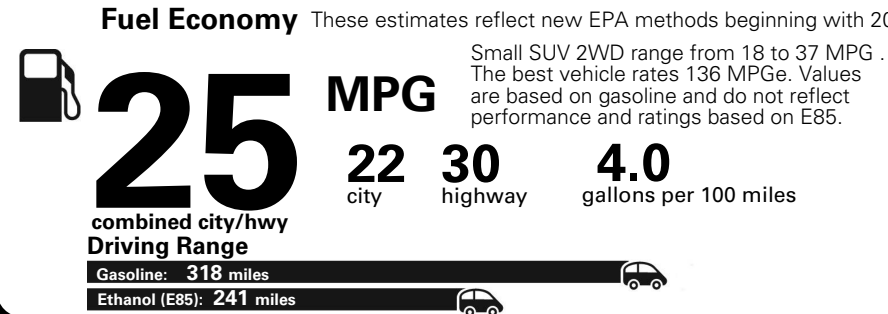

MANUFACTURER'S SUGGESTED RETAIL PRICE OF THIS MODEL INCLUDING DEALER PREPARATION

Base Price: \$21,945

JEOP RENEGADE LATITUDE 4X2
Exterior Color: Alpine White Exterior Paint
Interior Color: Black Interior Colors
Interior: Premium Cloth Bucket Seats
Engine: 2.4-Liter I4 MultiAir® Engine
Transmission: 9-Speed 948TE Automatic Transmission

For more information visit: www.jeep.com
 or call 1-877-IAM-JEEP

FCA US LLC

Fuel Economy and Environment

**Flexible Fuel Vehicle
 Gasoline-Ethanol (E85)**

**You spend
 \$500
 in fuel costs
 over 5 years
 compared to the
 average new vehicle.**