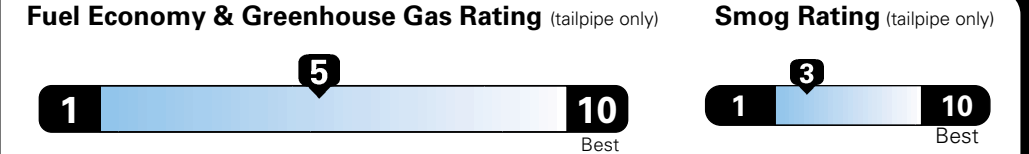

MANUFACTURER'S SUGGESTED RETAIL PRICE OF THIS MODEL INCLUDING DEALER PREPARATION

Base Price: \$21,945

JEOP RENEGADE LATITUDE 4X2
Exterior Color: Alpine White Exterior Paint
Interior Color: Black Interior Colors
Interior: Premium Cloth Bucket Seats
Engine: 2.4-Liter I4 MultiAir® Engine
Transmission: 9-Speed 948TE Automatic Transmission

For more information visit: www.jeep.com
 or call 1-877-IAM-JEEP

FCA US LLC

Fuel Economy and Environment

**Flexible Fuel Vehicle
 Gasoline-Ethanol (E85)**

**You spend
 \$500
 in fuel costs
 over 5 years
 compared to the
 average new vehicle.**

**Annual fuel cost
 \$1,450**

Actual results will vary for many reasons, including driving conditions and how you drive and maintain your vehicle. The average new vehicle gets 27 MPG and cost \$6,750 to fuel over 5 years. Cost estimates are based on 15,000 miles per year at \$2.40 per gallon. This is a dual fueled automobile. MPGe is miles per gasoline gallon equivalent. Vehicle emissions are a significant cause of climate change and smog.