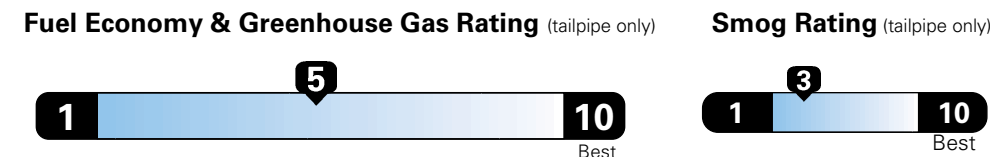

Fuel Economy and Environment

E85 Flexible Fuel Vehicle Gasoline-Ethanol (E85)

You spend \$500 in fuel costs over 5 years compared to the average new vehicle.

Annual fuel cost \$1,450

Actual results will vary for many reasons, including driving conditions and how you drive and maintain your vehicle. The average new vehicle gets 27 MPG and cost \$6,750 to fuel over 5 years. Cost estimates are based on 15,000 miles per year at \$2.40 per gallon. This is a dual fueled automobile. MPGe is miles per gasoline gallon equivalent. Vehicle emissions are a significant cause of climate change and smog.