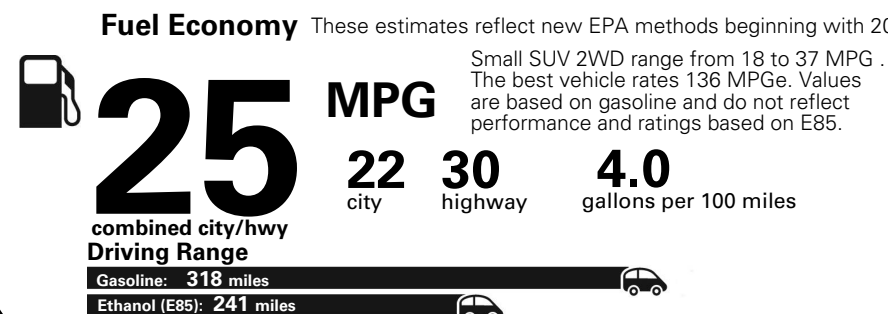

Fuel Economy and Environment

E85 Flexible Fuel Vehicle Gasoline-Ethanol (E85)

You spend \$500 in fuel costs over 5 years compared to the average new vehicle.

Annual fuel cost \$1,450

Actual results will vary for many reasons, including driving conditions and how you drive and maintain your vehicle. The average new vehicle gets 27 MPG and cost \$6,750 to fuel over 5 years. Cost estimates are based on 15,000 miles per year at \$2.40 per gallon. This is a dual fueled automobile. MPGe is miles per gasoline gallon equivalent. Vehicle emissions are a significant cause of climate change and smog.