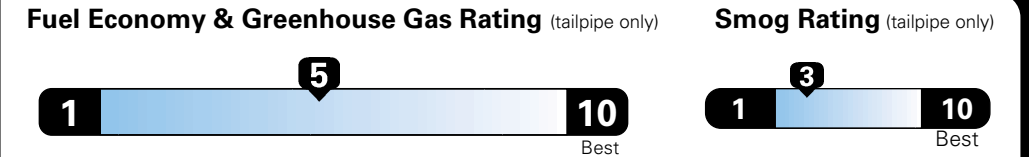

MANUFACTURER'S SUGGESTED RETAIL PRICE OF THIS MODEL INCLUDING DEALER PREPARATION

Base Price: \$21,945

JEOP RENEGADE LATITUDE 4X2
Exterior Color: Glacier Met. (Vr-348)
Interior Color: Black
Interior: Premium Cloth Bucket Seats
Engine: 2.4L I4 MultiAir Engine
Transmission: 9-Spd 948TE Auto Transmission
STANDARD EQUIPMENT (UNLESS REPLACED BY OPTIONAL EQUIPMENT)

Fuel Economy and Environment

**E85 Flexible Fuel Vehicle
 Gasoline-Ethanol (E85)**

**You spend
 \$500
 in fuel costs
 over 5 years
 compared to the
 average new vehicle.**

**Annual fuel cost
 \$1,450**

Actual results will vary for many reasons, including driving conditions and how you drive and maintain your vehicle. The average new vehicle gets 27 MPG and cost \$6,750 to fuel over 5 years. Cost estimates are based on 15,000 miles per year at \$2.40 per gallon. This is a dual fueled automobile. MPGe is miles per gasoline gallon equivalent. Vehicle emissions are a significant cause of climate change and smog.