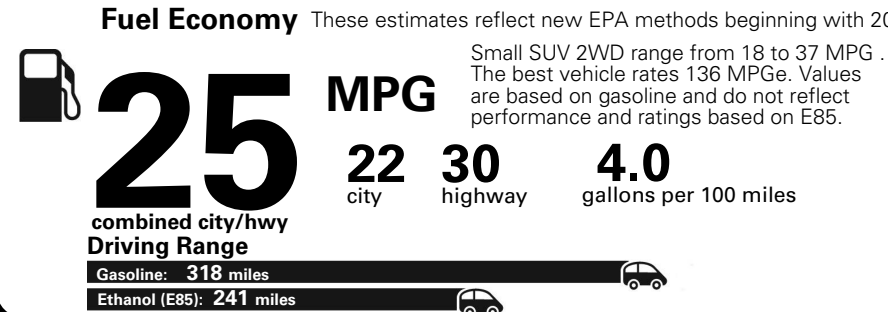

MANUFACTURER'S SUGGESTED RETAIL PRICE OF THIS MODEL INCLUDING DEALER PREPARATION

Base Price: \$21,945

JEOP RENEGADE LATITUDE 4X2
Exterior Color: Glacier Met. (Vr-348)
Interior Color: Black
Interior: Premium Cloth Bucket Seats
Engine: 2.4L I4 MultiAir Engine
Transmission: 9-Spd 948TE Auto Transmission
STANDARD EQUIPMENT (UNLESS REPLACED BY OPTIONAL EQUIPMENT)

Fuel Economy and Environment

**E85 Flexible Fuel Vehicle
 Gasoline-Ethanol (E85)**

**You spend
 \$500
 in fuel costs
 over 5 years
 compared to the
 average new vehicle.**

**Annual fuel cost
 \$1,450**

Actual results will vary for many reasons, including driving conditions and how you drive and maintain your vehicle. The average new vehicle gets 27 MPG and cost \$6,750 to fuel over 5 years. Cost estimates are based on 15,000 miles per year at \$2.40 per gallon. This is a dual fueled automobile. MPGe is miles per gasoline gallon equivalent. Vehicle emissions are a significant cause of climate change and smog.