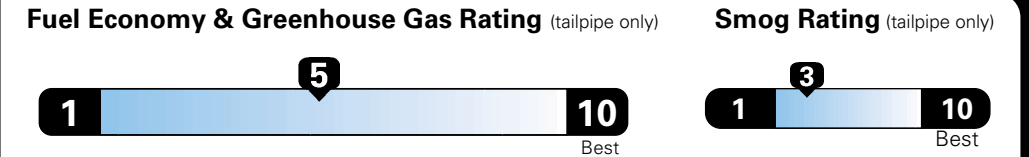

MANUFACTURER'S SUGGESTED RETAIL PRICE OF THIS MODEL INCLUDING DEALER PREPARATION

Base Price: \$21,945

JEOP RENEGADE LATITUDE 4X2
Exterior Color: Omaha Orange Exterior Paint
Interior Color: Black Interior Colors
Interior: Deluxe Cloth High-Back Bucket Seats
Engine: 2.4-Liter I4 MultiAir® Engine
Transmission: 9-Speed 948TE Automatic Transmission
STANDARD EQUIPMENT (UNLESS REPLACED BY OPTIONAL EQUIPMENT)

Fuel Economy and Environment

**E85 Flexible Fuel Vehicle
 Gasoline-Ethanol (E85)**

You spend \$500
 in fuel costs over 5 years compared to the average new vehicle.

Annual fuel cost \$1,450

Actual results will vary for many reasons, including driving conditions and how you drive and maintain your vehicle. The average new vehicle gets 27 MPG and cost \$6,750 to fuel over 5 years. Cost estimates are based on 15,000 miles per year at \$2.40 per gallon. This is a dual fueled automobile. MPGe is miles per gasoline gallon equivalent. Vehicle emissions are a significant cause of climate change and smog.