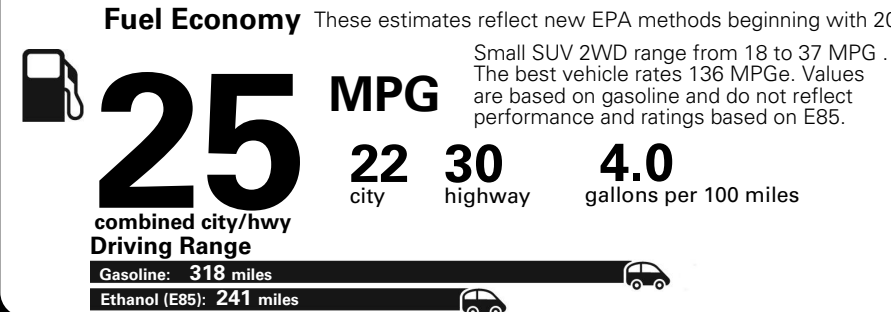

MANUFACTURER'S SUGGESTED RETAIL PRICE OF THIS MODEL INCLUDING DEALER PREPARATION

Base Price: \$21,945

JEOP RENEGADE LATITUDE 4X2
Exterior Color: Omaha Orange Exterior Paint
Interior Color: Black Interior Colors
Interior: Deluxe Cloth High-Back Bucket Seats
Engine: 2.4-Liter I4 MultiAir® Engine
Transmission: 9-Speed 948TE Automatic Transmission
STANDARD EQUIPMENT (UNLESS REPLACED BY OPTIONAL EQUIPMENT)

**5 YEAR / 60,000 MILE
 POWERTRAIN WARRANTY**

Assembly Point/Port of Entry: JACKSONVILLE, FLORIDA U.S.A. S.L. SHIP TO: SOLD TO:
 VIN: ZAC-CJABB6JP-H86462 L4-VON: 6862 0715

THIS LABEL IS ADDED TO THIS VEHICLE TO COMPLY WITH FEDERAL LAW. THE LABEL CANNOT BE REMOVED OR ALTERED PRIOR TO DELIVERY TO THE ULTIMATE PURCHASER.

Fuel Economy and Environment

**E85 Flexible Fuel Vehicle
 Gasoline-Ethanol (E85)**

You spend \$500
 in fuel costs over 5 years compared to the average new vehicle.

Annual fuel cost \$1,450

Actual results will vary for many reasons, including driving conditions and how you drive and maintain your vehicle. The average new vehicle gets 27 MPG and cost \$6,750 to fuel over 5 years. Cost estimates are based on 15,000 miles per year at \$2.40 per gallon. This is a dual fueled automobile. MPGe is miles per gasoline gallon equivalent. Vehicle emissions are a significant cause of climate change and smog.