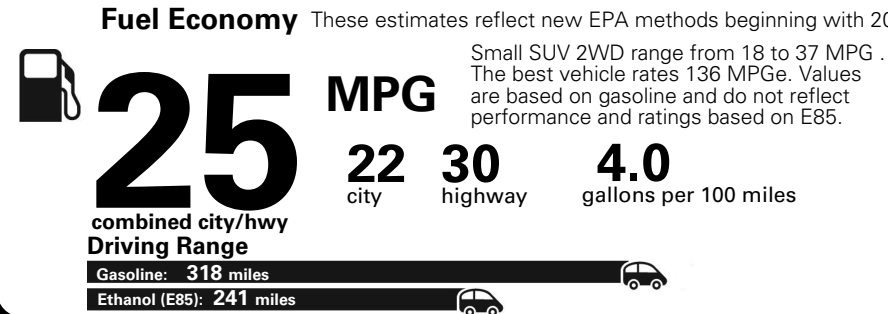

MANUFACTURER'S SUGGESTED RETAIL PRICE OF THIS MODEL INCLUDING DEALER PREPARATION

Base Price: \$21,945

JEOP RENEGADE LATITUDE 4X2
Exterior Color: Anvil Exterior Paint
Interior Color: Black Interior Colors
Interior: Premium Cloth Bucket Seats
Engine: 2.4-Liter I4 MultiAir® Engine
Transmission: 9-Speed 948TE Automatic Transmission

For more information visit: www.jeep.com
 or call 1-877-IAM-JEEP

FCA US LLC

Fuel Economy and Environment

**Flexible Fuel Vehicle
 Gasoline-Ethanol (E85)**

**You spend
 \$500
 in fuel costs
 over 5 years
 compared to the
 average new vehicle.**