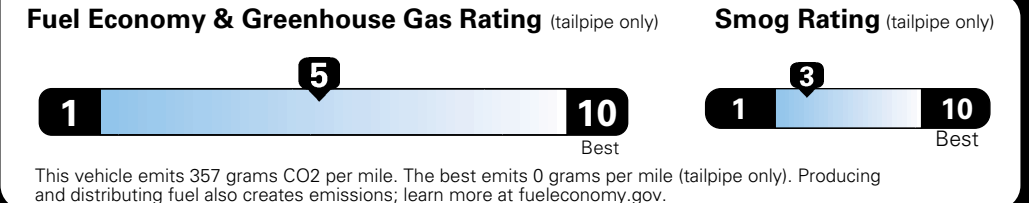

MANUFACTURER'S SUGGESTED RETAIL PRICE OF THIS MODEL INCLUDING DEALER PREPARATION

Base Price: \$21,945

JEOP RENEGADE LATITUDE 4X2
Exterior Color: Anvil Exterior Paint
Interior Color: Black Interior Colors
Interior: Premium Cloth Bucket Seats
Engine: 2.4-Liter I4 MultiAir® Engine
Transmission: 9-Speed 948TE Automatic Transmission

For more information visit: www.jeep.com
 or call 1-877-IAM-JEEP

FCA US LLC

Fuel Economy and Environment

**Flexible Fuel Vehicle
 Gasoline-Ethanol (E85)**

**You spend
 \$500
 in fuel costs
 over 5 years
 compared to the
 average new vehicle.**

**Annual fuel cost
 \$1,450**

Actual results will vary for many reasons, including driving conditions and how you drive and maintain your vehicle. The average new vehicle gets 27 MPG and cost \$6,750 to fuel over 5 years. Cost estimates are based on 15,000 miles per year at \$2.40 per gallon. This is a dual fueled automobile. MPGe is miles per gasoline gallon equivalent. Vehicle emissions are a significant cause of climate change and smog.