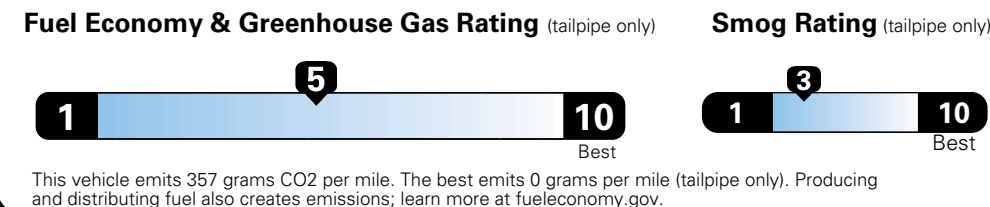

MANUFACTURER'S SUGGESTED RETAIL PRICE OF THIS MODEL INCLUDING DEALER PREPARATION

Base Price: **\$22,095**

JEEP RENEGADE LATITUDE 4X2

Exterior Color: Anvil Exterior Paint
Interior Color: Black Interior Colors
Interior: Premium Cloth Bucket Seats
Engine: 2.4-Liter I4 MultiAir® Engine
Transmission: 9-Speed 948TE Automatic Transmission

Fuel Economy and Environment

**Flexible Fuel Vehicle
Gasoline-Ethanol (E85)**

**You spend
\$500**
in fuel costs
over 5 years
compared to the
average new vehicle.

**Annual fuel cost
\$1,450**

Actual results will vary for many reasons, including driving conditions and how you drive and maintain your vehicle. The average new vehicle gets 27 MPG and cost \$6,750 to fuel over 5 years. Cost estimates are based on 15,000 miles per year at \$2.40 per gallon. This is a dual fueled automobile. MPGe is miles per gasoline gallon equivalent. Vehicle emissions are a significant cause of climate change and smog.