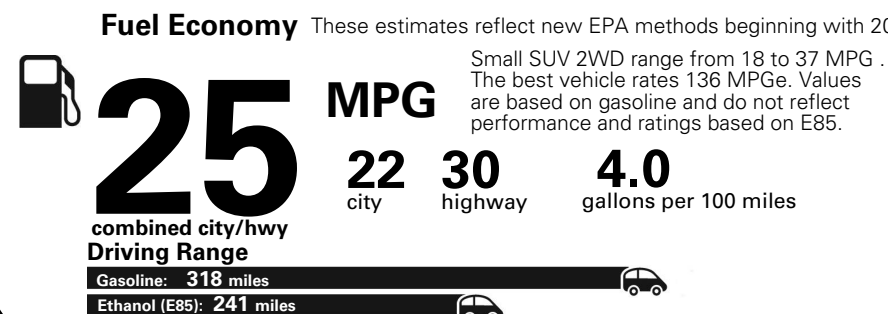

MANUFACTURER'S SUGGESTED RETAIL PRICE OF THIS MODEL INCLUDING DEALER PREPARATION

Base Price: **\$22,095**

JEEP RENEGADE LATITUDE 4X2

Exterior Color: Anvil Exterior Paint
Interior Color: Black Interior Colors
Interior: Premium Cloth Bucket Seats
Engine: 2.4-Liter I4 MultiAir® Engine
Transmission: 9-Speed 948TE Automatic Transmission

Fuel Economy and Environment

**Flexible Fuel Vehicle
Gasoline-Ethanol (E85)**

**You spend
\$500**
in fuel costs
over 5 years
compared to the
average new vehicle.

**Annual fuel cost
\$1,450**

Actual results will vary for many reasons, including driving conditions and how you drive and maintain your vehicle. The average new vehicle gets 27 MPG and cost \$6,750 to fuel over 5 years. Cost estimates are based on 15,000 miles per year at \$2.40 per gallon. This is a dual fueled automobile. MPGe is miles per gasoline gallon equivalent. Vehicle emissions are a significant cause of climate change and smog.