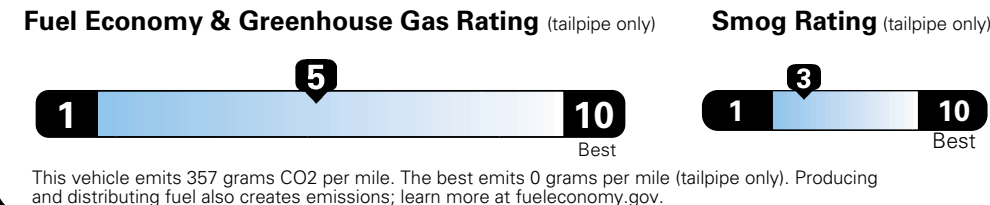

## Fuel Economy and Environment

**Flexible Fuel Vehicle  
 Gasoline-Ethanol (E85)**

**You spend  
 \$500  
 in fuel costs  
 over 5 years  
 compared to the  
 average new vehicle.**

**Annual fuel cost  
 \$1,450**

Actual results will vary for many reasons, including driving conditions and how you drive and maintain your vehicle. The average new vehicle gets 27 MPG and cost \$6,750 to fuel over 5 years. Cost estimates are based on 15,000 miles per year at \$2.40 per gallon. This is a dual fueled automobile. MPGe is miles per gasoline gallon equivalent. Vehicle emissions are a significant cause of climate change and smog.