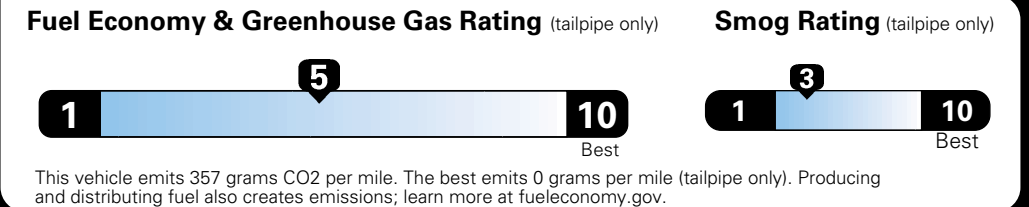

MANUFACTURER'S SUGGESTED RETAIL PRICE OF THIS MODEL INCLUDING DEALER PREPARATION

Base Price: \$22,095

JEOP RENEGADE LATITUDE 4X2
Exterior Color: Glacier Metallic Exterior Paint
Interior Color: Black Interior Colors
Interior: Premium Cloth Bucket Seats
Engine: 2.4-Liter I4 MultiAir® Engine
Transmission: 9-Speed 948TE Automatic Transmission

For more information visit: www.jeep.com
 or call 1-877-IAM-JEEP

FCA US LLC

Fuel Economy and Environment

**Flexible Fuel Vehicle
 Gasoline-Ethanol (E85)**

**You spend
 \$500**
 in fuel costs
 over 5 years
 compared to the
 average new vehicle.

**Annual fuel cost
 \$1,450**

Actual results will vary for many reasons, including driving conditions and how you drive and maintain your vehicle. The average new vehicle gets 27 MPG and cost \$6,750 to fuel over 5 years. Cost estimates are based on 15,000 miles per year at \$2.40 per gallon. This is a dual fueled automobile. MPGe is miles per gasoline gallon equivalent. Vehicle emissions are a significant cause of climate change and smog.