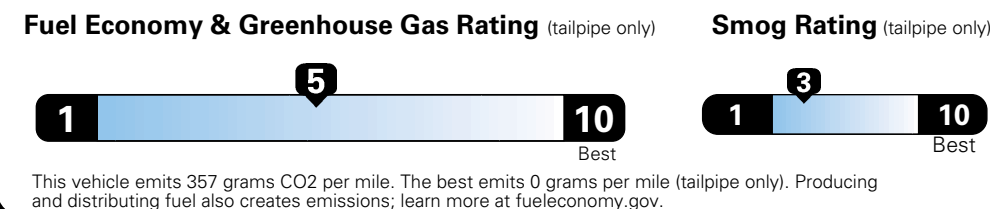

MANUFACTURER'S SUGGESTED RETAIL PRICE OF THIS MODEL INCLUDING DEALER PREPARATION

Base Price: \$22,095

JEOP RENEGADE LATITUDE 4X2
Exterior Color: Black Exterior Paint
Interior Color: Black Interior Colors
Interior: Premium Cloth Bucket Seats
Engine: 2.4-Liter I4 MultiAir[®] Engine
Transmission: 9-Speed 948TE Automatic Transmission

Fuel Economy and Environment

**Flexible Fuel Vehicle
 Gasoline-Ethanol (E85)**

**You spend
 \$500**
 in fuel costs
 over 5 years
 compared to the
 average new vehicle.

**Annual fuel cost
 \$1,450**

Actual results will vary for many reasons, including driving conditions and how you drive and maintain your vehicle. The average new vehicle gets 27 MPG and cost \$6,750 to fuel over 5 years. Cost estimates are based on 15,000 miles per year at \$2.40 per gallon. This is a dual fueled automobile. MPGe is miles per gasoline gallon equivalent. Vehicle emissions are a significant cause of climate change and smog.