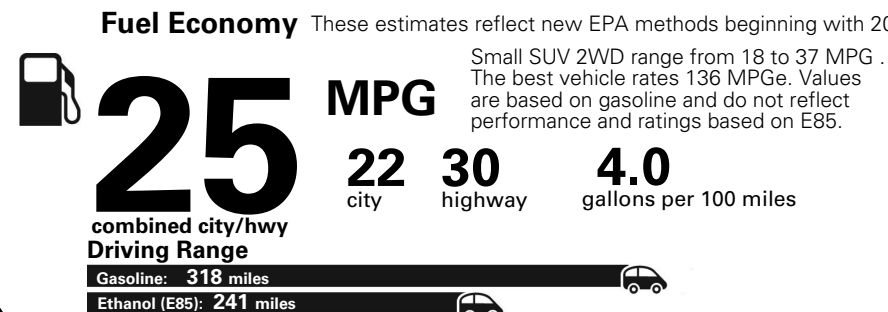

MANUFACTURER'S SUGGESTED RETAIL PRICE OF THIS MODEL INCLUDING DEALER PREPARATION

Base Price: \$22,095

JEOP RENEGADE LATITUDE 4X2
Exterior Color: Black Exterior Paint
Interior Color: Black Interior Colors
Interior: Premium Cloth Bucket Seats
Engine: 2.4-Liter I4 MultiAir[®] Engine
Transmission: 9-Speed 948TE Automatic Transmission

Fuel Economy and Environment

**Flexible Fuel Vehicle
 Gasoline-Ethanol (E85)**

**You spend
 \$500**
 in fuel costs
 over 5 years
 compared to the
 average new vehicle.

**Annual fuel cost
 \$1,450**

Actual results will vary for many reasons, including driving conditions and how you drive and maintain your vehicle. The average new vehicle gets 27 MPG and cost \$6,750 to fuel over 5 years. Cost estimates are based on 15,000 miles per year at \$2.40 per gallon. This is a dual fueled automobile. MPGe is miles per gasoline gallon equivalent. Vehicle emissions are a significant cause of climate change and smog.