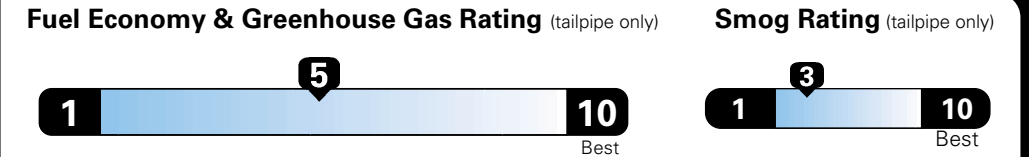

MANUFACTURER'S SUGGESTED RETAIL PRICE OF THIS MODEL INCLUDING DEALER PREPARATION

Base Price: \$22,095

JEOP RENEGADE LATITUDE 4X2
Exterior Color: Granite Crystal Metallic Clear-Coat Exterior Paint
Interior Color: Black Interior Colors
Interior: Premium Cloth Bucket Seats
Engine: 2.4-Liter I4 MultiAir[®] Engine
Transmission: 9-Speed 948TE Automatic Transmission

For more information visit: www.jeep.com
 or call 1-877-IAM-JEEP

FCA US LLC

Fuel Economy and Environment

**E85 Flexible Fuel Vehicle
 Gasoline-Ethanol (E85)**

**You spend
 \$500**
 in fuel costs
 over 5 years
 compared to the
 average new vehicle.

**Annual fuel cost
 \$1,450**

Actual results will vary for many reasons, including driving conditions and how you drive and maintain your vehicle. The average new vehicle gets 27 MPG and cost \$6,750 to fuel over 5 years. Cost estimates are based on 15,000 miles per year at \$2.40 per gallon. This is a dual fueled automobile. MPGe is miles per gasoline gallon equivalent. Vehicle emissions are a significant cause of climate change and smog.