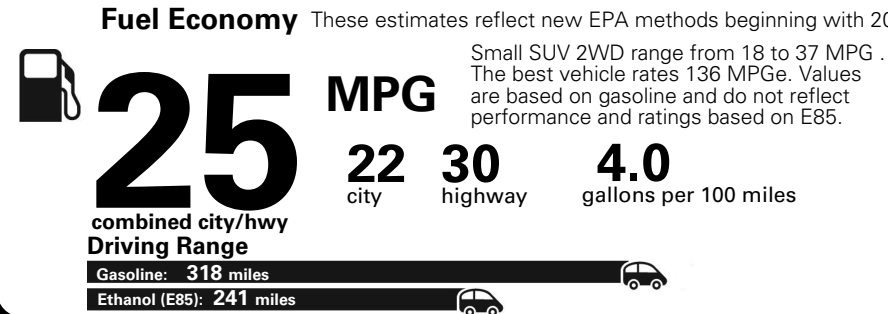

MANUFACTURER'S SUGGESTED RETAIL PRICE OF THIS MODEL INCLUDING DEALER PREPARATION

Base Price: \$22,095

JEOP RENEGADE LATITUDE 4X2
Exterior Color: Granite Crystal Metallic Clear-Coat Exterior Paint
Interior Color: Black Interior Colors
Interior: Premium Cloth Bucket Seats
Engine: 2.4-Liter I4 MultiAir[®] Engine
Transmission: 9-Speed 948TE Automatic Transmission

For more information visit: www.jeep.com
 or call 1-877-IAM-JEEP

FCA US LLC

Fuel Economy and Environment

**E85 Flexible Fuel Vehicle
 Gasoline-Ethanol (E85)**

**You spend
 \$500**
 in fuel costs
 over 5 years
 compared to the
 average new vehicle.