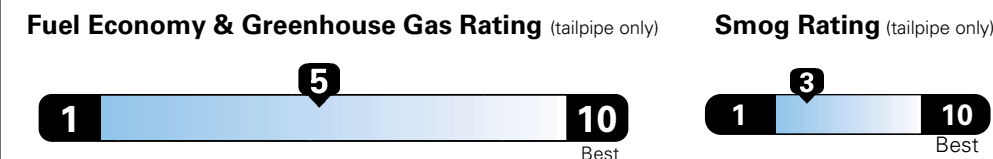

## Fuel Economy and Environment

**E85 Flexible Fuel Vehicle  
 Gasoline-Ethanol (E85)**

**You spend \$500**  
 in fuel costs over 5 years compared to the average new vehicle.

**Annual fuel cost \$1,450**