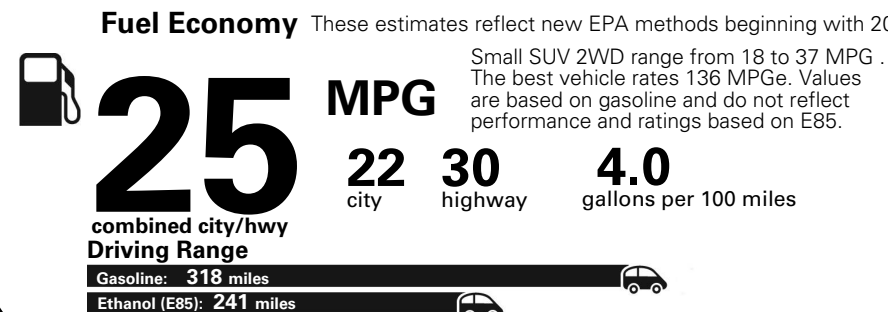

MANUFACTURER'S SUGGESTED RETAIL PRICE OF THIS MODEL INCLUDING DEALER PREPARATION

Base Price: \$22,095

JEOP RENEGADE LATITUDE 4X2

Exterior Color: Alpine White Exterior Paint
Interior Color: Black Interior Colors
Interior: Premium Cloth Bucket Seats
Engine: 2.4-Liter I4 MultiAir® Engine
Transmission: 9-Speed 948TE Automatic Transmission

For more information visit: www.jeep.com
 or call 1-877-IAM-JEEP

FCA US LLC

Fuel Economy and Environment

**E85 Flexible Fuel Vehicle
 Gasoline-Ethanol (E85)**

You spend \$500
 in fuel costs over 5 years compared to the average new vehicle.