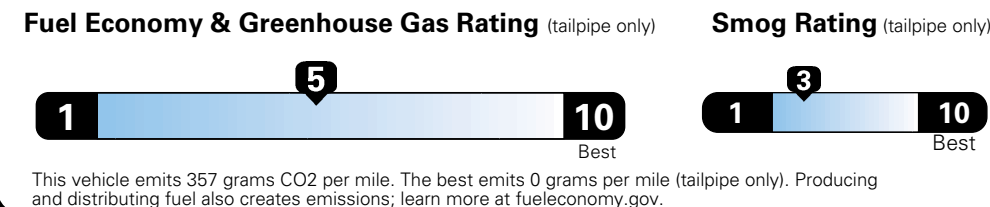

MANUFACTURER'S SUGGESTED RETAIL PRICE OF THIS MODEL INCLUDING DEALER PREPARATION

Base Price: \$22,095

JEOP RENEGADE LATITUDE 4X2

Exterior Color: Alpine White Exterior Paint
Interior Color: Black Interior Colors
Interior: Premium Cloth Bucket Seats
Engine: 2.4-Liter I4 MultiAir® Engine
Transmission: 9-Speed 948TE Automatic Transmission

For more information visit: www.jeep.com
 or call 1-877-IAM-JEEP

FCA US LLC

Fuel Economy and Environment

**E85 Flexible Fuel Vehicle
 Gasoline-Ethanol (E85)**

You spend \$500
 in fuel costs over 5 years compared to the average new vehicle.

Annual fuel cost \$1,450

Actual results will vary for many reasons, including driving conditions and how you drive and maintain your vehicle. The average new vehicle gets 27 MPG and cost \$6,750 to fuel over 5 years. Cost estimates are based on 15,000 miles per year at \$2.40 per gallon. This is a dual fueled automobile. MPGe is miles per gasoline gallon equivalent. Vehicle emissions are a significant cause of climate change and smog.