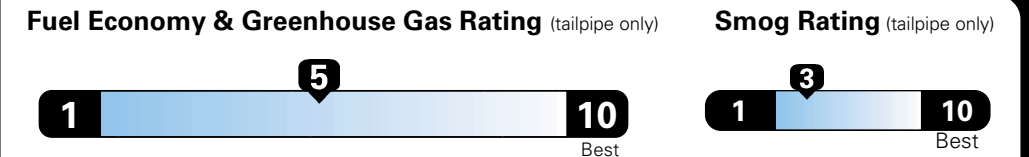

MANUFACTURER'S SUGGESTED RETAIL PRICE OF THIS MODEL INCLUDING DEALER PREPARATION

Base Price: \$22,095

JEOP RENEGADE LATITUDE 4X2
Exterior Color: Colorado Red Exterior Paint
Interior Color: Black Interior Colors
Interior: Premium Cloth Bucket Seats
Engine: 2.4-Liter I4 MultiAir[®] Engine
Transmission: 9-Speed 948TE Automatic Transmission
STANDARD EQUIPMENT (UNLESS REPLACED BY OPTIONAL EQUIPMENT)

For more information visit: www.jeep.com
 or call 1-877-IAM-JEEP

FCA US LLC

Fuel Economy and Environment

**E85 Flexible Fuel Vehicle
 Gasoline-Ethanol (E85)**

You spend \$500
 in fuel costs over 5 years compared to the average new vehicle.

Annual fuel cost \$1,450

Actual results will vary for many reasons, including driving conditions and how you drive and maintain your vehicle. The average new vehicle gets 27 MPG and cost \$6,750 to fuel over 5 years. Cost estimates are based on 15,000 miles per year at \$2.40 per gallon. This is a dual fueled automobile. MPGe is miles per gasoline gallon equivalent. Vehicle emissions are a significant cause of climate change and smog.