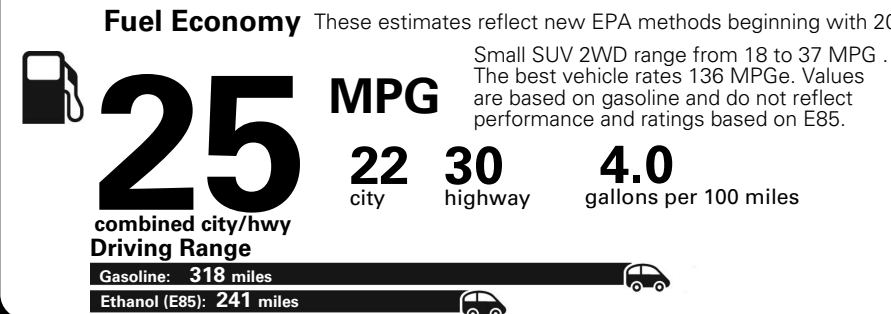

MANUFACTURER'S SUGGESTED RETAIL PRICE OF THIS MODEL INCLUDING DEALER PREPARATION

Base Price: \$22,095

JEOP RENEGADE LATITUDE 4X2
Exterior Color: Colorado Red Exterior Paint
Interior Color: Black Interior Colors
Interior: Premium Cloth Bucket Seats
Engine: 2.4-Liter I4 MultiAir[®] Engine
Transmission: 9-Speed 948TE Automatic Transmission
STANDARD EQUIPMENT (UNLESS REPLACED BY OPTIONAL EQUIPMENT)

For more information visit: www.jeep.com
 or call 1-877-IAM-JEEP

FCA US LLC

Fuel Economy and Environment

**E85 Flexible Fuel Vehicle
 Gasoline-Ethanol (E85)**

You spend \$500
 in fuel costs over 5 years compared to the average new vehicle.