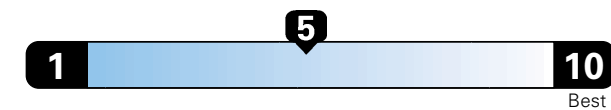

MANUFACTURER'S SUGGESTED RETAIL PRICE OF THIS MODEL INCLUDING DEALER PREPARATION

Base Price: \$22,095

JEOP RENEGADE LATITUDE 4X2
Exterior Color: Anvil Exterior Paint
Interior Color: Black Interior Colors
Interior: Premium Cloth Bucket Seats
Engine: 2.4L I4 M-Air Engine
Transmission: 9-Speed 948TE Automatic Transmission

For more information visit: www.jeep.com
 or call 1-877-IAM-JEEP

FCA US LLC

Fuel Economy and Environment

Gasoline Vehicle

Fuel Economy These estimates reflect new EPA methods beginning with 2017 models.
25 MPG
 combined city/hwy
4.0 gallons per 100 miles
 22 city 30 highway

Small SUV 2WD range from 18 to 37 MPG .
 The best vehicle rates 136 MPGe.

You spend \$500
 in fuel costs
 over 5 years
 compared to the
 average new vehicle.

Annual fuel cost
\$1,450

Fuel Economy & Greenhouse Gas Rating (tailpipe only)