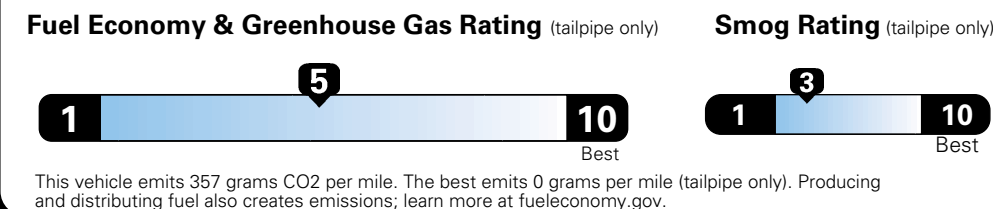

MANUFACTURER'S SUGGESTED RETAIL PRICE OF THIS MODEL INCLUDING DEALER PREPARATION

Base Price: \$22,095

JEOP RENEGADE LATITUDE 4X2
Exterior Color: Granite Crystal Metallic Clear-Coat Exterior Paint
Interior Color: Black Interior Colors
Interior: Premium Cloth Bucket Seats
Engine: 2.4-Liter I4 MultiAir[®] Engine
Transmission: 9-Speed 948TE Automatic Transmission

For more information visit: www.jeep.com
 or call 1-877-IAM-JEEP

FCA US LLC

Fuel Economy and Environment

**E85 Flexible Fuel Vehicle
Gasoline-Ethanol (E85)**

You spend \$500
 in fuel costs over 5 years compared to the average new vehicle.

Annual fuel cost \$1,450

Actual results will vary for many reasons, including driving conditions and how you drive and maintain your vehicle. The average new vehicle gets 27 MPG and cost \$6,750 to fuel over 5 years. Cost estimates are based on 15,000 miles per year at \$2.40 per gallon. This is a dual fueled automobile. MPGe is miles per gasoline gallon equivalent. Vehicle emissions are a significant cause of climate change and smog.