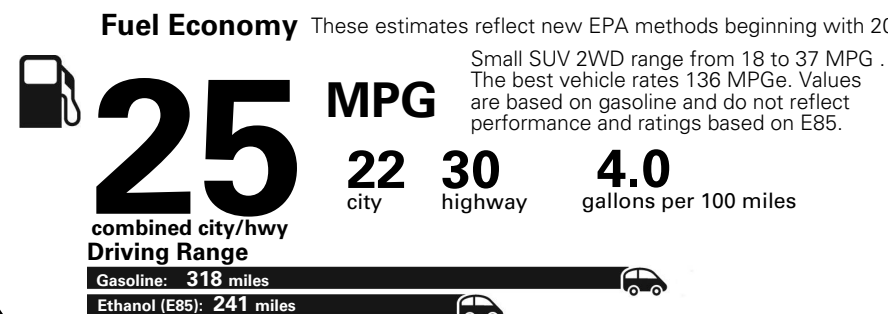

MANUFACTURER'S SUGGESTED RETAIL PRICE OF THIS MODEL INCLUDING DEALER PREPARATION

Base Price: \$22,095

JEOP RENEGADE LATITUDE 4X2
Exterior Color: Granite Crystal Metallic Clear-Coat Exterior Paint
Interior Color: Black Interior Colors
Interior: Premium Cloth Bucket Seats
Engine: 2.4-Liter I4 MultiAir[®] Engine
Transmission: 9-Speed 948TE Automatic Transmission

For more information visit: www.jeep.com
 or call 1-877-IAM-JEEP

FCA US LLC

Fuel Economy and Environment

**E85 Flexible Fuel Vehicle
Gasoline-Ethanol (E85)**

You spend \$500
 in fuel costs over 5 years compared to the average new vehicle.