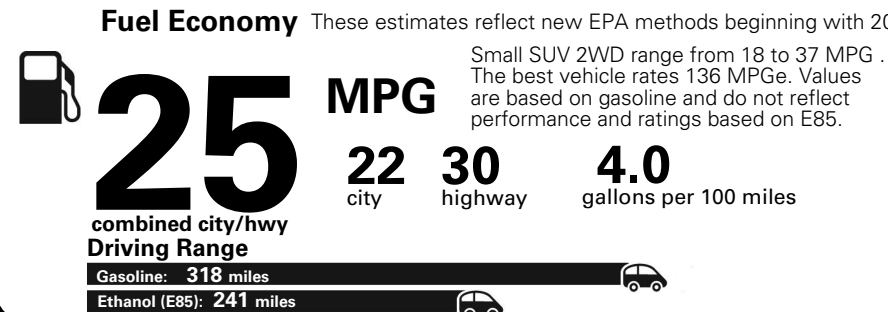

MANUFACTURER'S SUGGESTED RETAIL PRICE OF THIS MODEL INCLUDING DEALER PREPARATION

Base Price: \$22,095

JEOP RENEGADE LATITUDE 4X2
Exterior Color: Alpine White Exterior Paint
Interior Color: Black Interior Colors
Interior: Deluxe Cloth High-Back Bucket Seats
Engine: 2.4-Liter I4 MultiAir® Engine
Transmission: 9-Speed 948TE Automatic Transmission

Fuel Economy and Environment

**E85 Flexible Fuel Vehicle
 Gasoline-Ethanol (E85)**

You spend \$500
 in fuel costs over 5 years compared to the average new vehicle.

Annual fuel cost \$1,450

Actual results will vary for many reasons, including driving conditions and how you drive and maintain your vehicle. The average new vehicle gets 27 MPG and cost \$6,750 to fuel over 5 years. Cost estimates are based on 15,000 miles per year at \$2.40 per gallon. This is a dual fueled automobile. MPGe is miles per gasoline gallon equivalent. Vehicle emissions are a significant cause of climate change and smog.