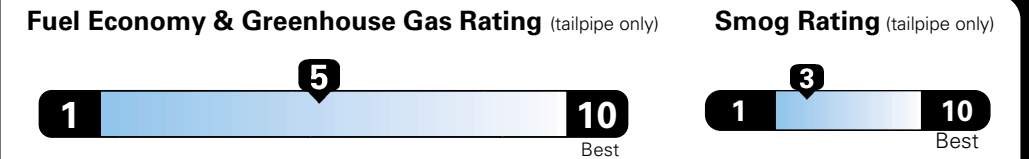

MANUFACTURER'S SUGGESTED RETAIL PRICE OF THIS MODEL INCLUDING DEALER PREPARATION

Base Price: \$22,095

JEOP RENEGADE LATITUDE 4X2
Exterior Color: Alpine White Exterior Paint
Interior Color: Black Interior Colors
Interior: Deluxe Cloth High-Back Bucket Seats
Engine: 2.4-Liter I4 MultiAir® Engine
Transmission: 9-Speed 948TE Automatic Transmission

Fuel Economy and Environment

**E85 Flexible Fuel Vehicle
 Gasoline-Ethanol (E85)**

You spend \$500
 in fuel costs over 5 years compared to the average new vehicle.

Annual fuel cost \$1,450

Actual results will vary for many reasons, including driving conditions and how you drive and maintain your vehicle. The average new vehicle gets 27 MPG and cost \$6,750 to fuel over 5 years. Cost estimates are based on 15,000 miles per year at \$2.40 per gallon. This is a dual fueled automobile. MPGe is miles per gasoline gallon equivalent. Vehicle emissions are a significant cause of climate change and smog.