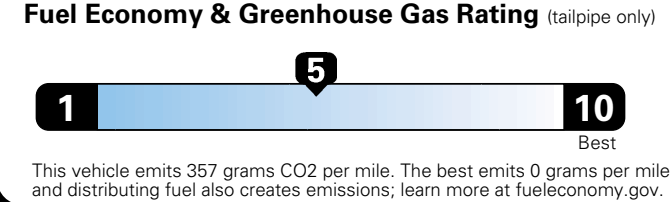

MANUFACTURER'S SUGGESTED RETAIL PRICE OF THIS MODEL INCLUDING DEALER PREPARATION

Base Price: \$22,095

JEOP RENEGADE LATITUDE 4X2
Exterior Color: Anvil Exterior Paint
Interior Color: Black Interior Colors
Interior: Deluxe Cloth High-Back Bucket Seats
Engine: 2.4-Liter I4 MultiAir® Engine
Transmission: 9-Speed 948TE Automatic Transmission

EPA DOT Fuel Economy and Environment

Flexible Fuel Vehicle Gasoline-Ethanol (E85)

You spend \$500
 in fuel costs over 5 years compared to the average new vehicle.

Annual fuel cost \$1,450

Actual results will vary for many reasons, including driving conditions and how you drive and maintain your vehicle. The average new vehicle gets 27 MPG and cost \$6,750 to fuel over 5 years. Cost estimates are based on 15,000 miles per year at \$2.40 per gallon. This is a dual fueled automobile. MPGe is miles per gasoline gallon equivalent. Vehicle emissions are a significant cause of climate change and smog.