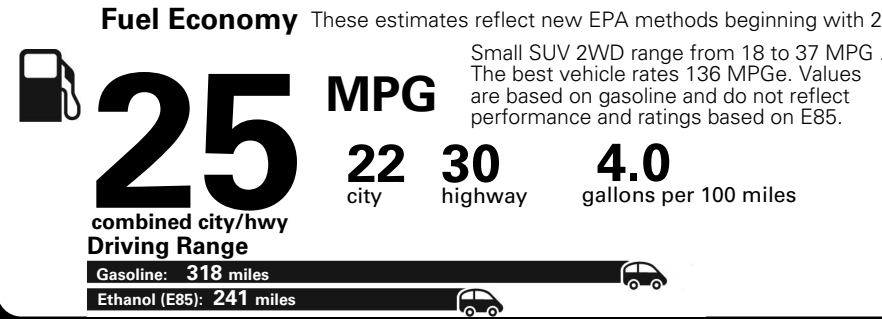

MANUFACTURER'S SUGGESTED RETAIL PRICE OF THIS MODEL INCLUDING DEALER PREPARATION

Base Price: \$22,095

JEOP RENEGADE LATITUDE 4X2
Exterior Color: Anvil Exterior Paint
Interior Color: Black Interior Colors
Interior: Deluxe Cloth High-Back Bucket Seats
Engine: 2.4-Liter I4 MultiAir® Engine
Transmission: 9-Speed 948TE Automatic Transmission

EPA DOT Fuel Economy and Environment

Flexible Fuel Vehicle Gasoline-Ethanol (E85)

You spend \$500
 in fuel costs over 5 years compared to the average new vehicle.

Annual fuel cost \$1,450

Actual results will vary for many reasons, including driving conditions and how you drive and maintain your vehicle. The average new vehicle gets 27 MPG and cost \$6,750 to fuel over 5 years. Cost estimates are based on 15,000 miles per year at \$2.40 per gallon. This is a dual fueled automobile. MPGe is miles per gasoline gallon equivalent. Vehicle emissions are a significant cause of climate change and smog.